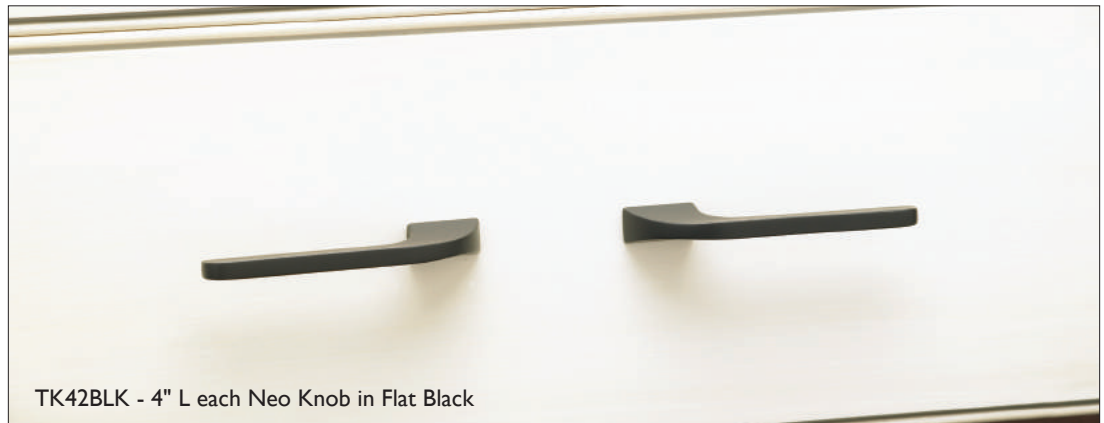

TK42BLK - 4" L each Neo Knob in Flat Black

NEO KNOBS & PULLS

	FLAT BLACK	BRUSHED SATIN NICKEL	GERMAN BRONZE	OIL RUBBED BRONZE	POLISHED CHROME	POLISHED NICKEL	PEWTER ANTIQUE	TUSCAN BRONZE
¾" Thumb Knob	TK52BLK	TK52BSN	TK52GBZ	TK52ORB	TK52PC	TK52PN	TK52PTA	TK52TB
4" L each Neo Knob	TK42BLK*	TK42BSN*	TK42GBZ*	TK42ORB*	TK42PC*	TK42PN*	TK42PTA*	TK42TB*
3" cc Center Pull	—	TK43BSN*	TK43GBZ*	TK43ORB*	—	—	TK43PTA*	TK43TB*
3" cc Pull	TK44BLK	TK44BSN	TK44GBZ	TK44ORB	TK44PC	TK44PN	TK44PTA	TK44TB
6" cc Pull	TK45BLK	TK45BSN	TK45GBZ	TK45ORB	TK45PC	TK45PN	TK45PTA	TK45TB
12" cc Pull	TK46BLK	TK46BSN	TK46GBZ	TK46ORB	TK46PC	TK46PN	TK46PTA	TK46TB
12" cc Appliance Pull	TK47BLK	TK47BSN	TK47GBZ	TK47ORB	TK47PC	TK47PN	TK47PTA	TK47TB