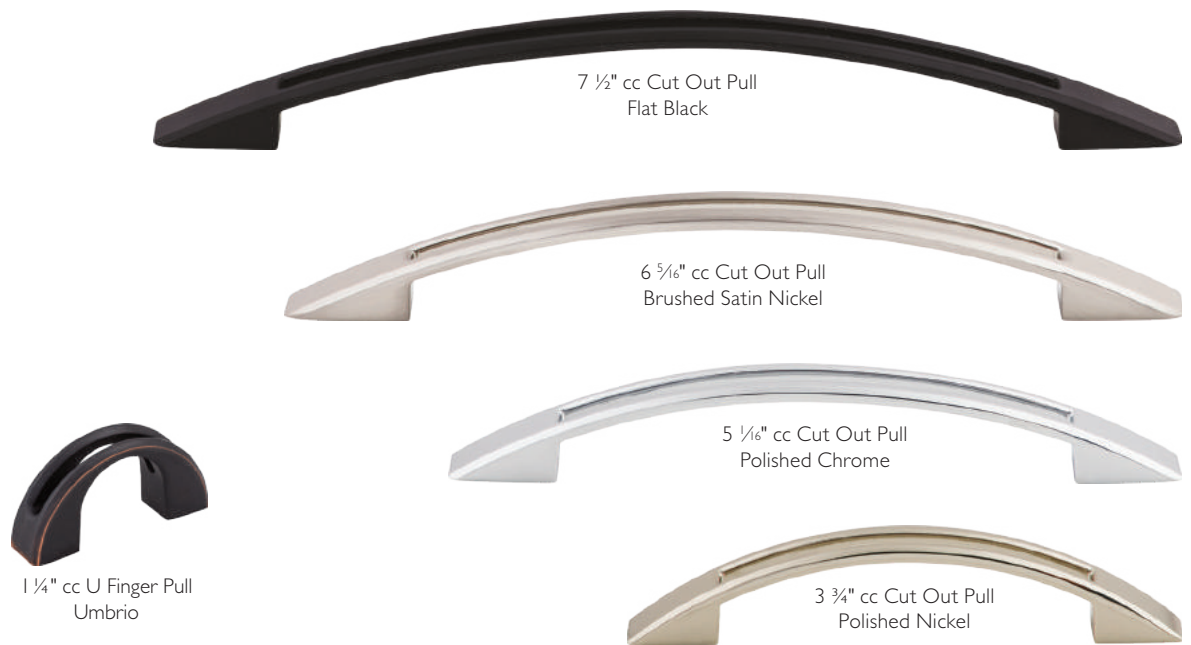

TANGO PULLS

	FLAT BLACK	BRUSHED SATIN NICKEL	POLISHED CHROME	POLISHED NICKEL	SABLE	UMBRIO
1 1/4" cc U Finger Pull	TK617BLK	TK617BSN	TK617PC	TK617PN	TK617SAB	TK617UM
3 3/4" cc Cut Out Pull	TK618BLK	TK618BSN	TK618PC	TK618PN	TK618SAB	TK618UM
5 1/16" cc Cut Out Pull	TK619BLK	TK619BSN	TK619PC	TK619PN	TK619SAB	TK619UM
6 5/16" cc Cut Out Pull	TK620BLK	TK620BSN	TK620PC	TK620PN	TK620SAB	TK620UM
7 1/2" cc Cut Out Pull	TK621BLK	TK621BSN	TK621PC	TK621PN	TK621SAB	TK621UM