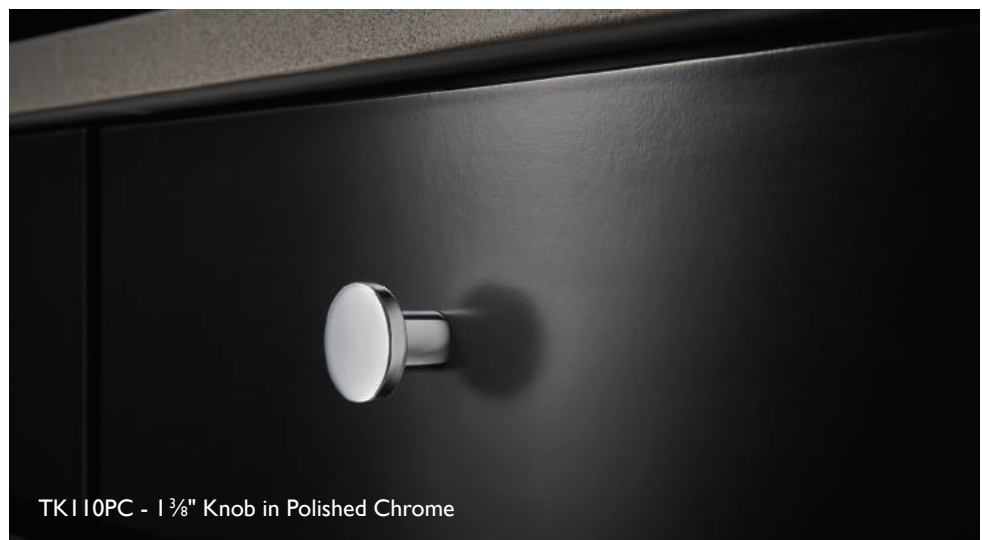

HARMONY KNOB & PULL

	POLISHED CHROME
1 3/8" Knob	TKI10PC
7" cc Pull	TKI09PC