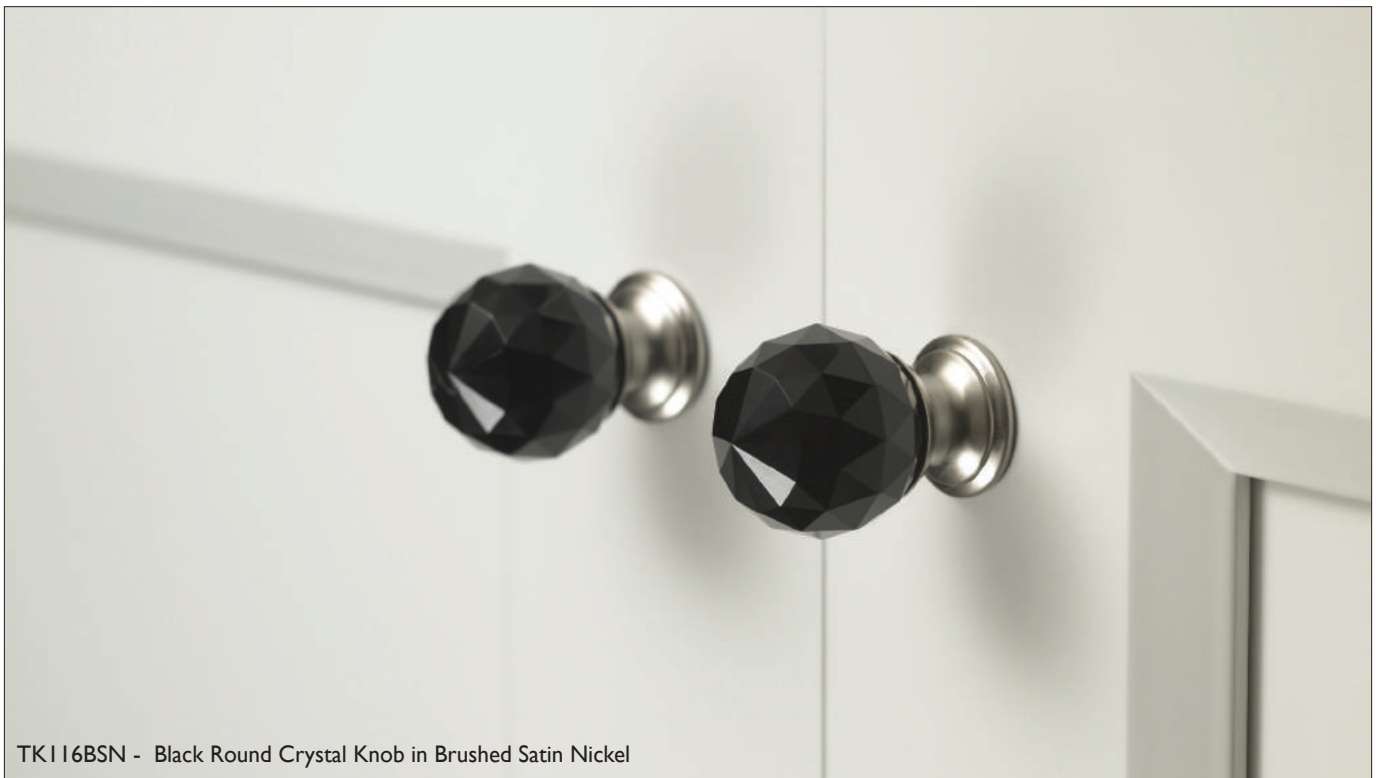

TK116BSN - Black Round Crystal Knob in Brushed Satin Nickel