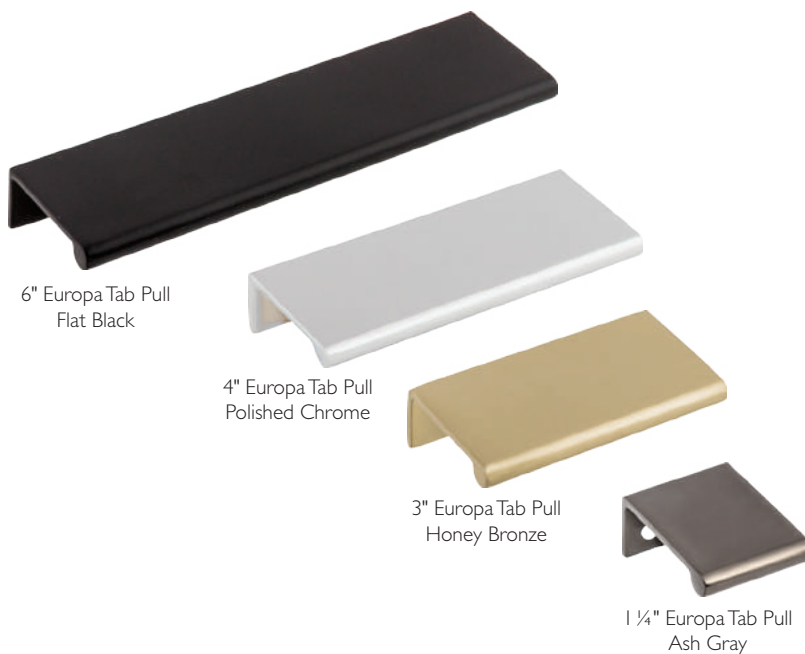

EUROPA TAB PULLS

	ASH GRAY	FLAT BLACK	BRUSHED SATIN NICKEL	HONEY BRONZE	POLISHED CHROME	POLISHED NICKEL
1 ¼" L, 5/8" cc Tab Pull	TK500AG	TK500BLK	TK500BSN	TK500HB	TK500PC	TK500PN
3" L, 2" cc Tab Pull	TK501AG	TK501BLK	TK501BSN	TK501HB	TK501PC	TK501PN
4" L, 3" cc Tab Pull	TK502AG	TK502BLK	TK502BSN	TK502HB	TK502PC	TK502PN
6" L, 5" cc Tab Pull	TK503AG	TK503BLK	TK503BSN	TK503HB	TK503PC	TK503PN