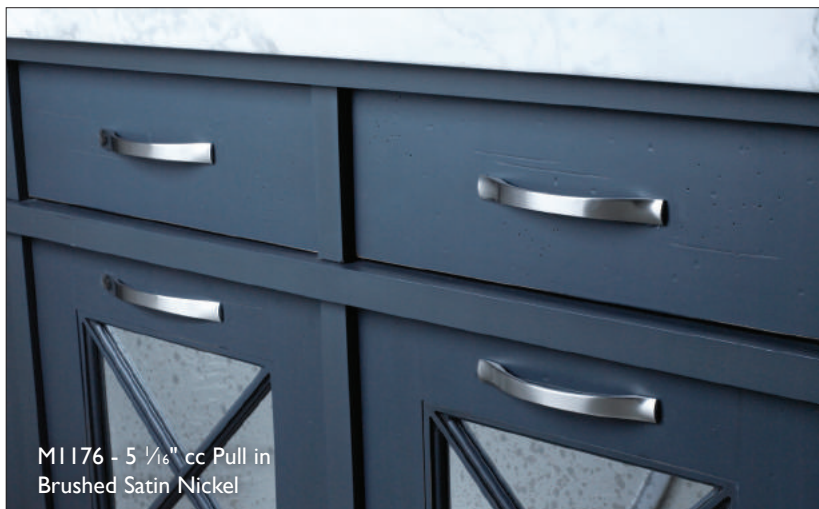

MI176 - 5 1/16" cc Pull in
Brushed Satin Nickel