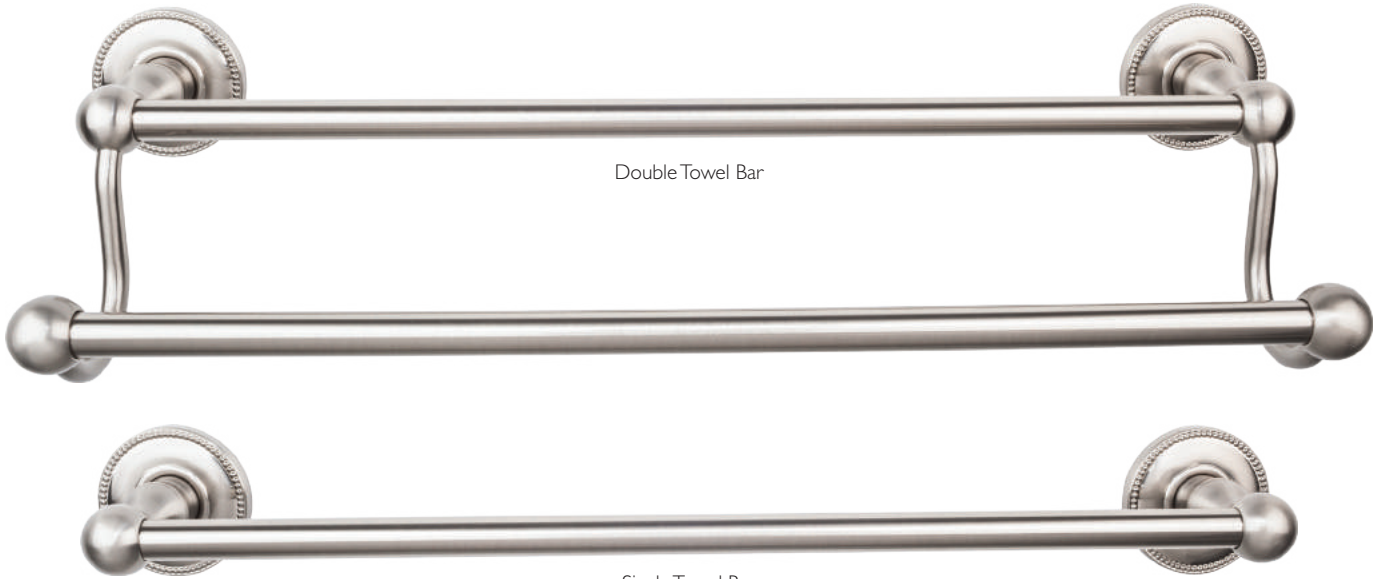

## HEX

	BRUSHED				
	ANTIQUPE PEWTER	SATIN NICKEL	GERMAN BRONZE	OIL RUBBED BRONZE	POLISHED CHROME
18" Double Bar	ED7APB	ED7BSNB	ED7GBZB	ED7ORBB	ED7PCB
18" Single Bar	ED6APB	ED6BSNB	ED6GBZB	ED6ORBB	ED6PCB
24" Double Bar	ED9APB	ED9BSNB	ED9GBZB	ED9ORBB	ED9PCB
24" Single Bar	ED8APB	ED8BSNB	ED8GBZB	ED8ORBB	ED8PCB
30" Double Bar	ED11APB	ED11BSNB	ED11GBZB	ED11ORBB	ED11PCB
30" Single Bar	ED10APB	ED10BSNB	ED10GBZB	ED10ORBB	ED10PCB
Double Hook	ED2APB	ED2BSNB	ED2GBZB	ED2ORBB	ED2PCB
Tissue Holder	ED3APB	ED3BSNB	ED3GBZB	ED3ORBB	ED3PCB
Tissue Hook	ED4APB	ED4BSNB	ED4GBZB	ED4ORBB	ED4PCB
Towel Ring	ED5APB	ED5BSNB	ED5GBZB	ED5ORBB	ED5PCB

# Edwardian Bath Collection

Double Towel Bar

Single Towel Bar

Shown in  
Brushed Satin Nickel

Double Hook

Tissue Holder

Tissue Hook

Towel Ring