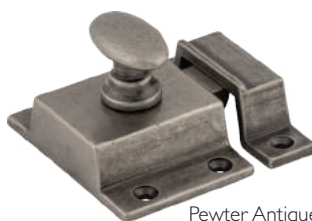

Pewter Antique