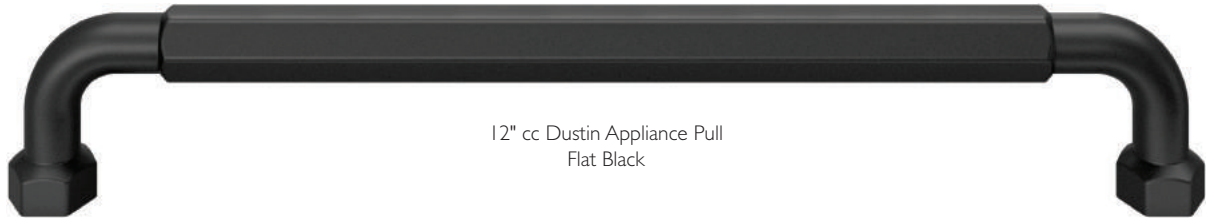

Appliance Pull Collection

12" cc Dustin Appliance Pull
Flat Black