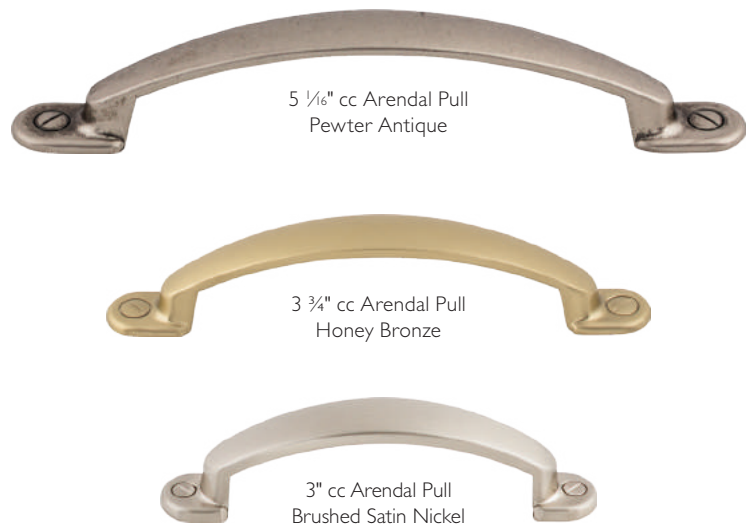

# *Somerset Collection*

SEAMLESS TRANSITION BETWEEN CLASSIC & CONTEMPORARY

M1862 & M1614 - 5 1/16" cc Arendal Pull &  
1 1/4" Mushroom Knob in Tuscan Bronze

KNOBS

	ANTIQUE COPPER	BLACK IRON	BRUSHED SATIN NICKEL	GERMAN BRONZE	OIL RUBBED BRONZE	POLISHED BRASS	POLISHED CHROME	POLISHED NICKEL	PEWTER ANTIQUE	RUST
1 1/4" Button	M297	M293	M292	M295	M755	M290	M291	M1325	M294	-
1 1/4" Melon	M323	-	M1318	M321	M756	M320	M1615	M1319	M1596	M322*
1 1/4" Egg	M205	M405	M370	M204	M750	M368	M369	M1305	M202	M203*