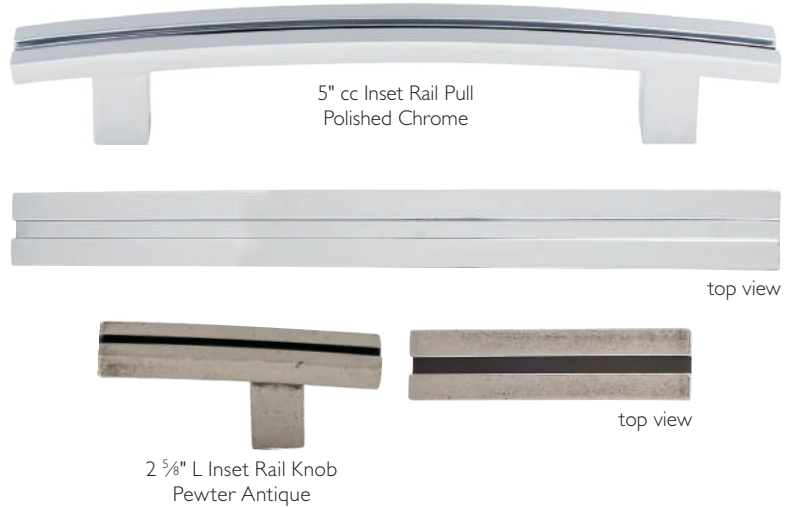

INSET RAIL KNOB & PULL

	FLAT BLACK	BRUSHED SATIN NICKEL	GERMAN BRONZE	OIL RUBBED BRONZE	POLISHED CHROME	POLISHED NICKEL	PEWTER ANTIQUE	TUSCAN BRONZE
2 5/8" L Knob	TK82BLK	TK82BSN	TK82GBZ	TK82ORB	TK82PC	TK82PN	TK82PTA	TK82TB
5" cc Pull	TK81BLK	TK81BSN	TK81GBZ	TK81ORB	TK81PC	TK81PN	TK81PTA	TK81TB