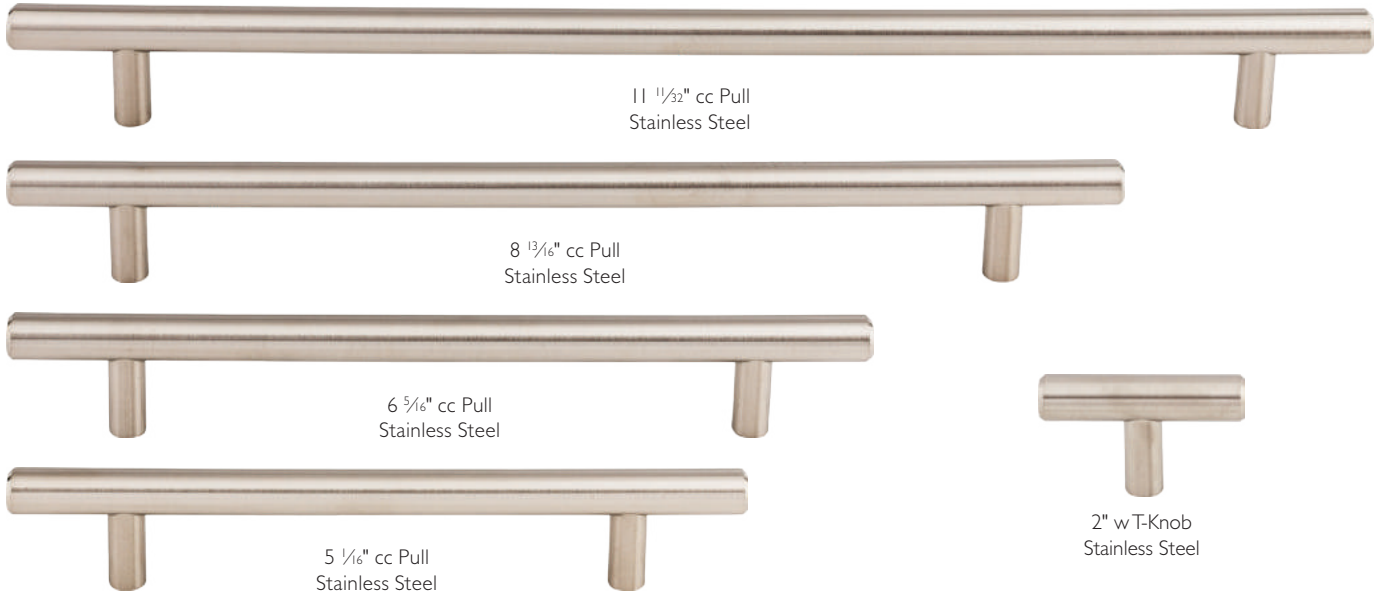

SS304 Stainless Steel Collection

SOLID BAR PULLS & T-KNOB

	STAINLESS STEEL
2" w T-Knob - 1/2" D	SS1
3" cc Pull - 1/2" D	SS2
3 3/4" cc Pull - 1/2" D	SS3
5 1/16" cc Pull - 1/2" D	SS4
6 5/16" cc Pull - 1/2" D	SS5
8 13/16" cc Pull - 1/2" D	SS6
11 11/32" cc Pull - 1/2" D	SS7
16 3/8" cc Pull - 1/2" D	SS8
18 7/8" cc Pull - 1/2" D	SS9
26 15/32" cc Pull - 1/2" D	SS10
30 1/4" cc Pull - 1/2" D	SS11
37 3/16" cc Pull - 1/2" D	SS12

HOLLOW BAR PULLS

	STAINLESS STEEL
3" cc Pull - 1/2" D	SSH1
3 3/4" cc Pull - 1/2" D	SSH2
5 1/16" cc Pull - 1/2" D	SSH3
6 5/16" cc Pull - 1/2" D	SSH4
8 13/16" cc Pull - 1/2" D	SSH5
11 11/32" cc Pull - 9/16" D	SSH6
16 3/8" cc Pull - 9/16" D	SSH7
18 7/8" cc Pull - 9/16" D	SSH8
25 3/16" cc - 9/16" D	SSH9
30 11/16" cc - 9/16" D	SSH10
37 3/16" cc - 9/16" D	SSH11

KNOBS

	STAINLESS STEEL
1" D Ball	SS18
1 1/2" Flat Round	SS19
5/8" D Round Top Indent	SS20
1 3/16" D Round Top Indent	SS21
1" D Round Top Indent	SS22
5/8" cc Square	SS37
1" L Sanctuary Square	TK32SS