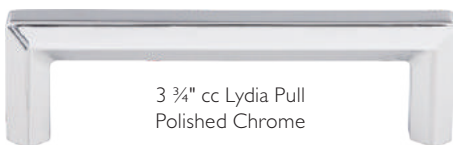

3 3/4" cc Lydia Pull
Polished Chrome

LYDIA KNOBS & PULLS

US Patents D772,684 S; D780,552 S

	ASH GRAY	FLAT BLACK	BRUSHED SATIN NICKEL	HONEY BRONZE	OIL RUBBED BRONZE	POLISHED CHROME	POLISHED NICKEL
1 3/4" T-Knob	TK790AG	TK790BLK	TK790BSN	TK790HB	TK790ORB	TK790PC	TK790PN
1 1/8" Knob	TK791AG	TK791BLK	TK791BSN	TK791HB	TK791ORB	TK791PC	TK791PN
1 1/4" Knob	TK792AG	TK792BLK	TK792BSN	TK792HB	TK792ORB	TK792PC	TK792PN
3 3/4" cc Pull	TK793AG	TK793BLK	TK793BSN	TK793HB	TK793ORB	TK793PC	TK793PN
5 1/16" cc Pull	TK794AG	TK794BLK	TK794BSN	TK794HB	TK794ORB	TK794PC	TK794PN
6 5/16" cc Pull	TK795AG	TK795BLK	TK795BSN	TK795HB	TK795ORB	TK795PC	TK795PN
9" cc Pull	TK796AG	TK796BLK	TK796BSN	TK796HB	TK796ORB	TK796PC	TK796PN
12" cc Pull	TK797AG	TK797BLK	TK797BSN	TK797HB	TK797ORB	TK797PC	TK797PN
12" cc Appliance Pull	TK798AG	TK798BLK	TK798BSN	TK798HB	TK798ORB	TK798PC	TK798PN