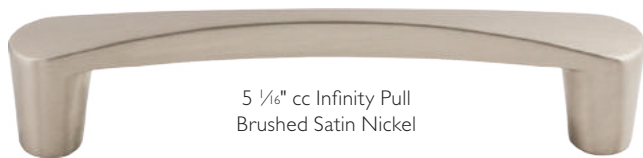

FINISHES

5 1/16" cc Infinity Pull
Brushed Satin Nickel

INFINITY KNOB & PULL

	ASH GRAY	FLAT BLACK	BRUSHED SATIN NICKEL	HONEY BRONZE	POLISHED CHROME
1 1/4" Knob	M1571	M1126	M1125	M1572	M1127
5 1/16" cc Pull	M2213	M1180	M1179	M2214	M1181