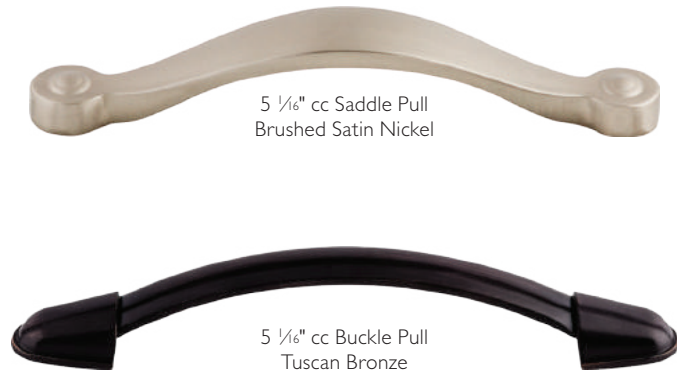

Dakota Collection