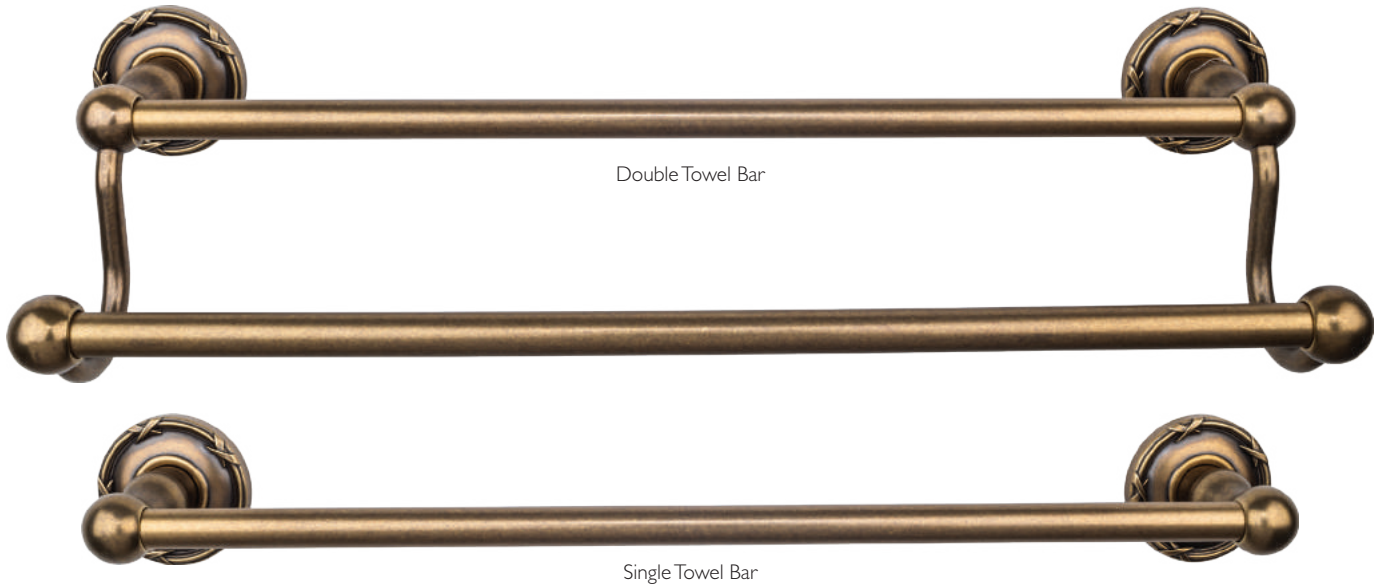

## BEADED

	ANTIQUPE PEWTER	BRUSHED SATIN NICKEL	GERMAN BRONZE	OIL RUBBED BRONZE	POLISHED CHROME
18" Double Bar	ED7APA	ED7BSNA	ED7GBZA	ED7ORBA	ED7PCA
18" Single Bar	ED6APA	ED6BSNA	ED6GBZA	ED6ORBA	ED6PCA
24" Double Bar	ED9APA	ED9BSNA	ED9GBZA	ED9ORBA	ED9PCA
24" Single Bar	ED8APA	ED8BSNA	ED8GBZA	ED8ORBA	ED8PCA
30" Double Bar	ED11APA	ED11BSNA	ED11GBZA	ED11ORBA	ED11PCA
30" Single Bar	ED10APA	ED10BSNA	ED10GBZA	ED10ORBA	ED10PCA
Double Hook	ED2APA	ED2BSNA	ED2GBZA	ED2ORBA	ED2PCA
Tissue Holder	ED3APA	ED3BSNA	ED3GBZA	ED3ORBA	ED3PCA
Tissue Hook	ED4APA	ED4BSNA	ED4GBZA	ED4ORBA	ED4PCA
Towel Ring	ED5APA	ED5BSNA	ED5GBZA	ED5ORBA	ED5PCA

# Edwardian Bath Collection

Double Towel Bar

Single Towel Bar

Shown in  
German Bronze

Double Hook

Tissue Holder

Tissue Hook

Towel Ring