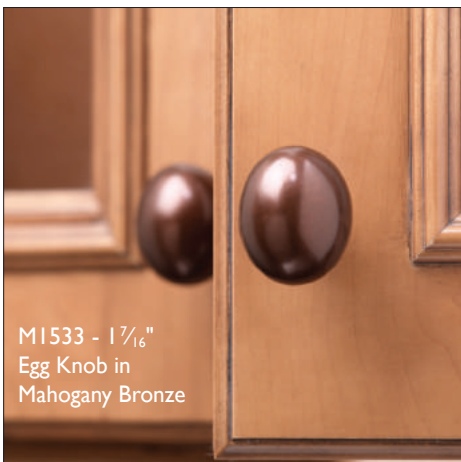

EGG KNOBS

	LIGHT BRONZE	MEDIUM BRONZE	MAHOGANY BRONZE	SILICON BRONZE LIGHT
1 3/16" Knob	M1526	M1527	M1528	M1525
1 7/16" Knob	M1531	M1532	M1533	M1530