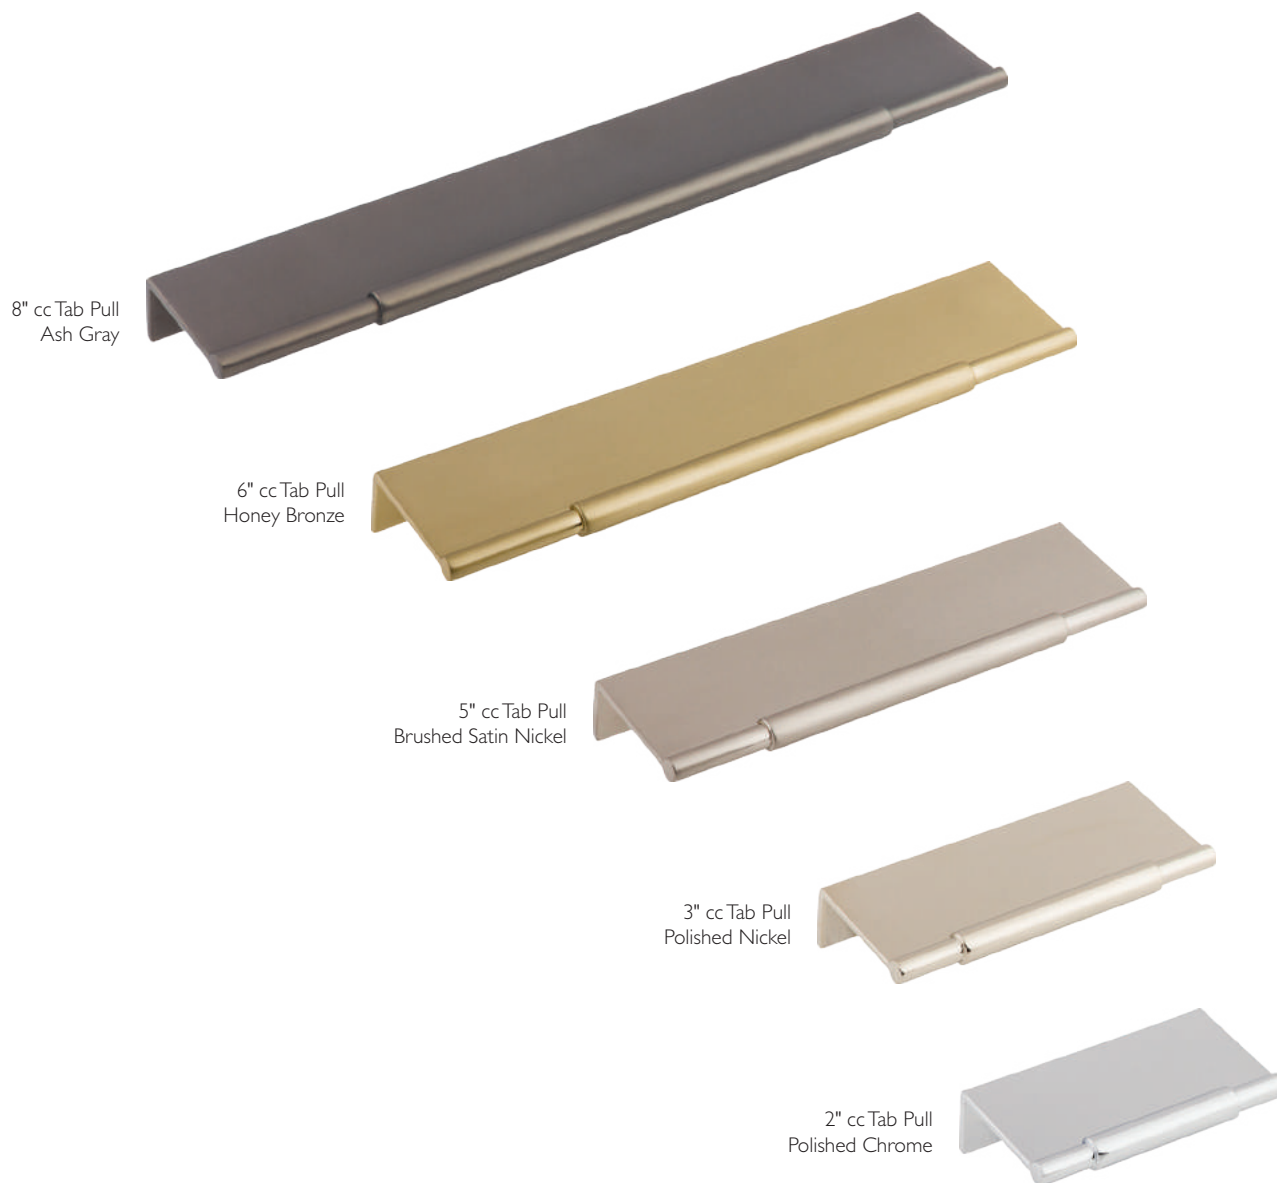

Lynwood™ Collection

CRESTVIEW TAB PULLS

	ASH GRAY	FLAT BLACK	BRUSHED SATIN NICKEL	HONEY BRONZE	POLISHED CHROME	POLISHED NICKEL
3" L, 2" cc Tab Pull	TK970AG	TK970BLK	TK970BSN	TK970HB	TK970PC	TK970PN
4" L, 3" cc Tab Pull	TK971AG	TK971BLK	TK971BSN	TK971HB	TK971PC	TK971PN
6" L, 5" cc Tab Pull	TK972AG	TK972BLK	TK972BSN	TK972HB	TK972PC	TK972PN
8" L, 6" cc Tab Pull	TK973AG	TK973BLK	TK973BSN	TK973HB	TK973PC	TK973PN