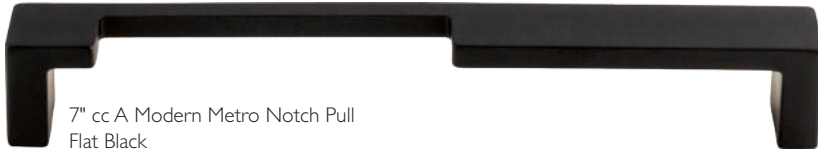

# Sanctuary<sup>®</sup> II Collection

MODERN LOOKS INSPIRED BY ASIAN DETAILS

TK267PC & TK269PC - 7" cc Modern Metro Slot Pull & 1 1/4" Modern Metro Slot Knob in Polished Chrome

9" cc A Modern Metro Notch Pull  
Brushed Satin Nickel