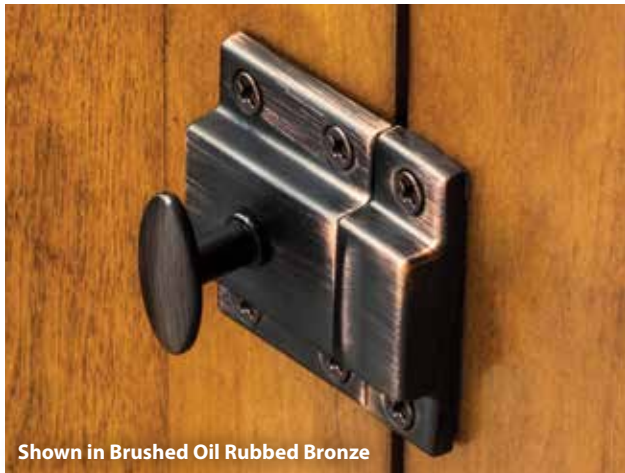

Item	Description	Inner Box	Price Code
CL101	1-3/4" OL x 1-13/16" W Cabinet Latch (#5 x 5/8" wood screws included)	25	[G]

Finishes