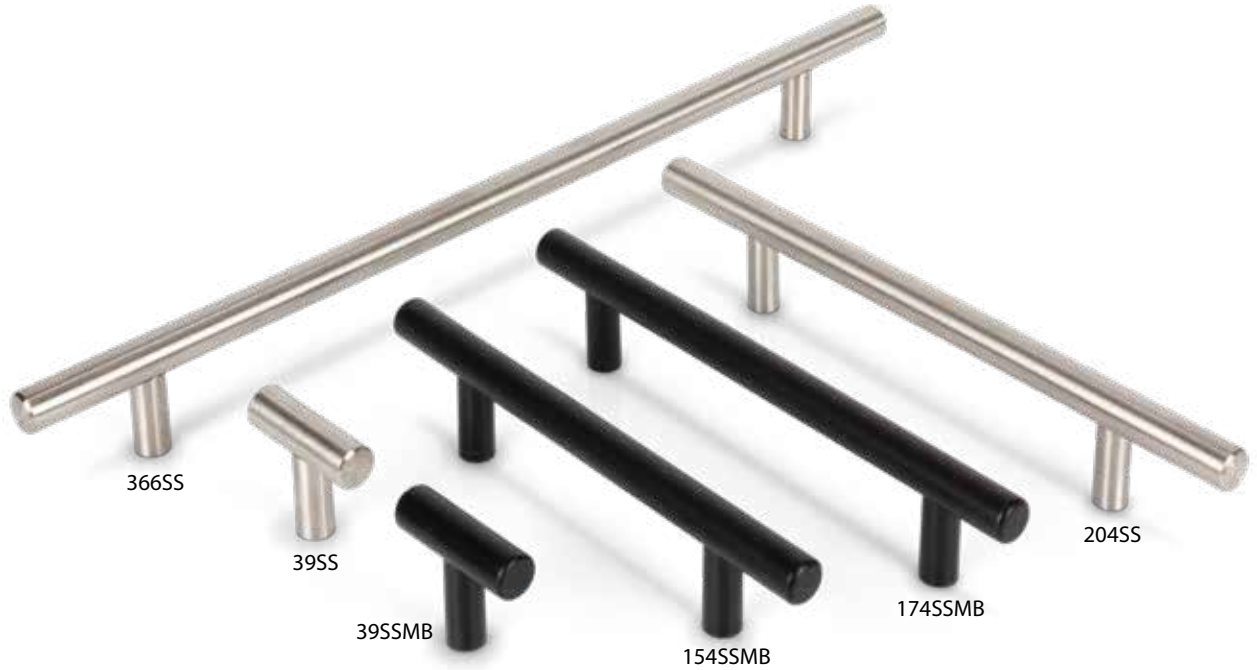

Hollow Stainless Steel Bar Pulls

Knobs	Description	Overall Length	Width at Center	Projection	Hand Space	Foot Width	Foot Length	Inner Box	Price Code
39	T-knob	1-9/16"	1/2"	1-3/8"	7/8"	3/8"	3/8"	40	[A]
Pulls	Center-to-Center	Overall Length	Width at Center	Projection	Hand Space	Foot Width	Foot Length	Inner Box	Price Code
154	96 mm (3-3/4") CC	6-1/16"	1/2"	1-3/8"	7/8"	3/8"	3/8"	20	[C]
174	128 mm (5-1/16") CC	6-7/8"	1/2"	1-3/8"	7/8"	3/8"	3/8"	20	[D]
204	128 mm (5-1/16") CC	8-1/16"	1/2"	1-3/8"	7/8"	3/8"	3/8"	20	[E]
218	160 mm (6-5/16") CC	8-9/16"	1/2"	1-3/8"	7/8"	3/8"	3/8"	10	[E]
270	192 mm (7-9/16") CC	10-5/8"	1/2"	1-3/8"	7/8"	3/8"	3/8"	20	[E]
302	224 mm (8-13/16") CC	11-7/8"	1/2"	1-3/8"	7/8"	3/8"	3/8"	20	[E]
334	256 mm (10-1/16") CC	13-1/8"	1/2"	1-3/8"	7/8"	3/8"	3/8"	20	[F]
366	288 mm (11-5/16") CC	14-7/16"	1/2"	1-3/8"	7/8"	3/8"	3/8"	10	[F]
397	319 mm (12-9/16") CC	15-5/8"	1/2"	1-3/8"	7/8"	3/8"	3/8"	10	[F]
494	416 mm (16-3/8") CC	19-7/16"	1/2"	1-3/8"	7/8"	3/8"	3/8"	10	[G]
558	480 mm (18-7/8") CC	21-15/16"	1/2"	1-3/8"	7/8"	3/8"	3/8"	10	[G]
622	544 mm (21-7/16") CC	24-1/2"	1/2"	1-3/8"	7/8"	3/8"	3/8"	10	[H]
719	640 mm (25-3/16") CC	28-5/16"	1/2"	1-3/8"	7/8"	3/8"	3/8"	10	[H]
761	673 mm (26-1/2") CC	29-15/16"	1/2"	1-3/8"	7/8"	3/8"	3/8"	10	[H]