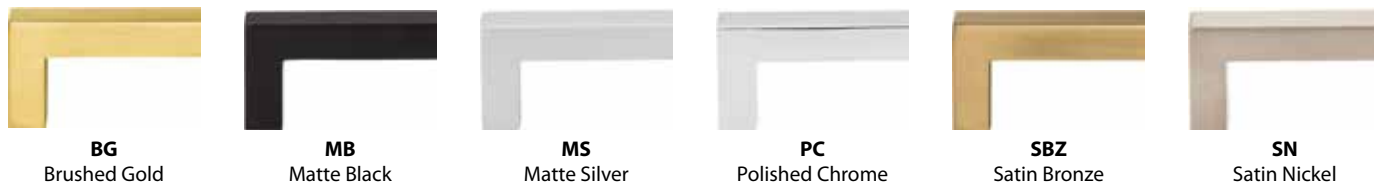

Finishes

BG
Brushed Gold

MB
Matte Black

MS
Matte Silver

PC
Polished Chrome

SBZ
Satin Bronze

SN
Satin Nickel