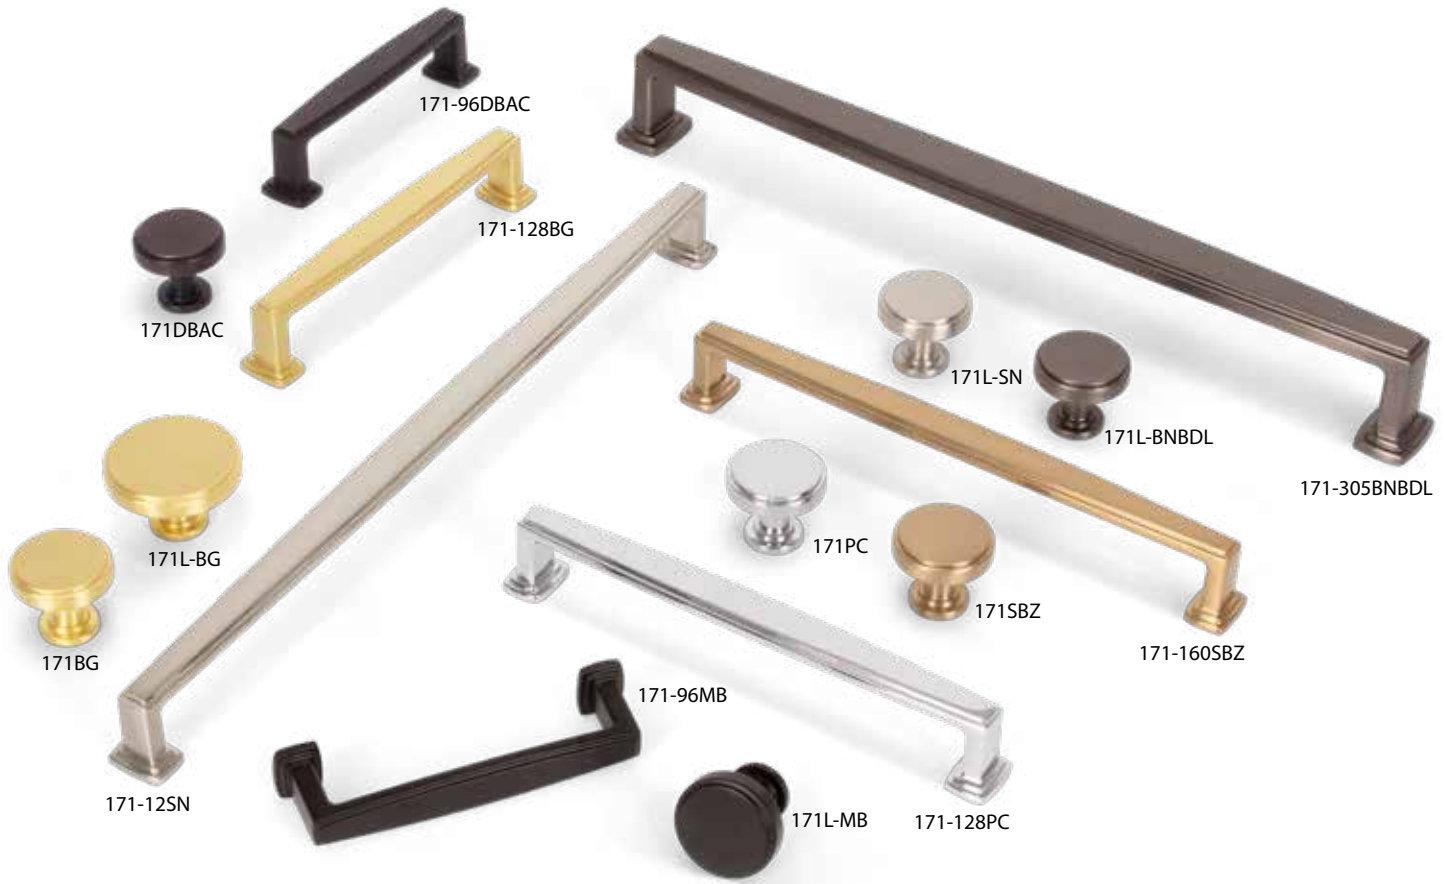

Display	Description
DB990-GRY	Royce hardware on Designer Grey display board, 16"W x 11"H

Finishes

BNBDL
Brushed Pewter

DBAC
Brushed Oil
Rubbed Bronze

PC
Polished Chrome

SN
Satin Nickel

Knobs	Description	Overall Length	Width at Center	Projection	Hand Space	Foot Width	Foot Length	Inner Box	Price Code
171	round knob	1-1/4"	1-1/4"	1-1/8"	13/16"	3/4"	3/4"	20	[D]
171L	large round knob	1-3/4"	1-3/4"	1-1/8"	13/16"	3/4"	3/4"	10	[E]

Pulls	Center-to-Center	Overall Length	Width at Center	Projection	Hand Space	Foot Width	Foot Length	Inner Box	Price Code
171-96	96 mm (3-3/4") CC	4-3/8"	11/16"	1-1/8"	7/8"	13/16"	9/16"	10	[F]
171-128	128 mm (5-1/16") CC	5-5/8"	11/16"	1-1/8"	7/8"	13/16"	9/16"	10	[F]
171-160	160 mm (6-5/16") CC	6-7/8"	11/16"	1-1/8"	7/8"	13/16"	9/16"	10	[G]
171-192	192 mm (7-9/16") CC	8-1/8"	11/16"	1-1/8"	7/8"	13/16"	9/16"	10	[G]
171-305	305 mm (12") CC	12-5/8"	11/16"	1-1/8"	7/8"	13/16"	9/16"	10	[K]
171-12	12" CC appl. handle	12-13/16"	1"	1-5/8"	1-1/4"	1-1/8"	13/16"	5	[K]
171-18	18" CC appl. handle	18-13/16"	1"	1-5/8"	1-1/4"	1-1/8"	13/16"	5	[K]