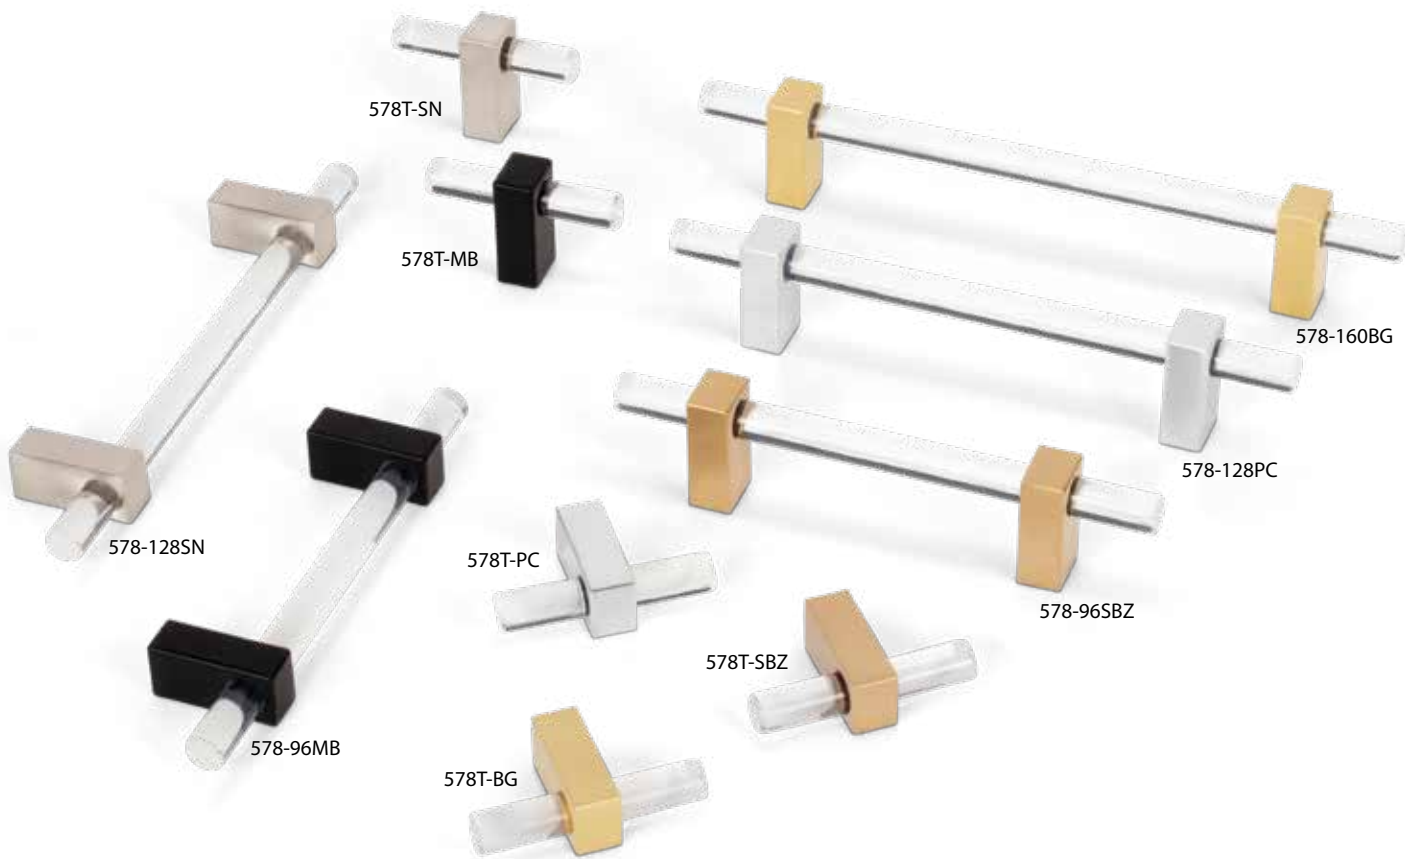

Knobs	Description	Overall Length	Width at Center	Projection	Hand Space	Foot Width	Foot Length	Inner Box	Price Code
578T	T-knob	2-3/8"	11/16"	1-7/16"	7/8"	11/16"	1/2"	30	[E]

Pulls	Center-to-Center	Overall Length	Width at Center	Projection	Hand Space	Foot Width	Foot Length	Inner Box	Price Code
578-96	96 mm (3-3/4") CC	6-1/8"	7/16"	1-7/16"	7/8"	11/16"	1/2"	10	[F]
578-128	128 mm (5-1/16") CC	7-3/8"	7/16"	1-7/16"	7/8"	11/16"	1/2"	10	[F]
578-160	160 mm (6-5/16") CC	8-11/16"	7/16"	1-7/16"	7/8"	11/16"	1/2"	10	[G]