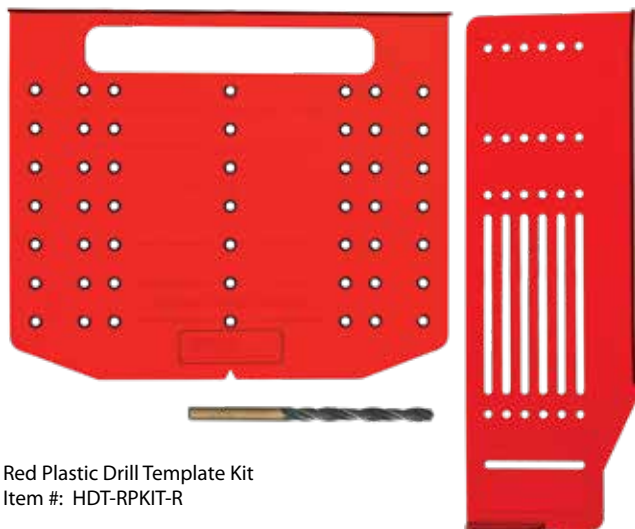

Red Plastic Drill Template Kit
Item #: HDT-RPKIT-R

Knob & Pull Drill Template Kit

- Easily install knobs and pulls ranging from 3" to 128 mm (5-1/16") CC on cabinet doors and drawers in three to four easy steps.
- Align the template on the cabinet door or drawer and mark the desired locations of the hardware. Drill using the 3/16" drill bit, then install!
- Retail packaged

Includes:

- Red Plastic Door Template
- Red Plastic Drawer Template
- 3/16" drill bit