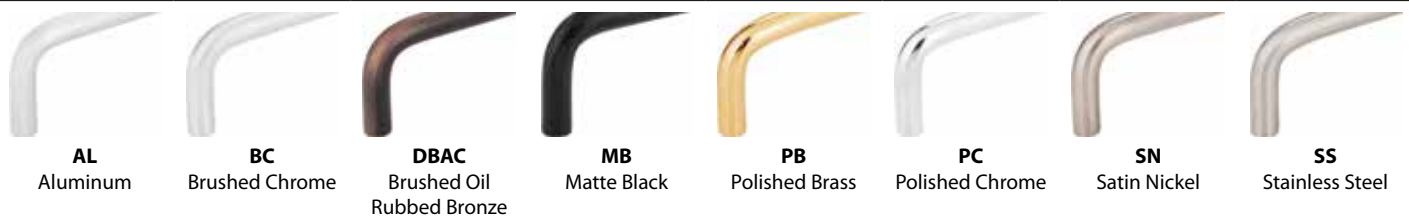

Aluminum Pulls

Aluminum Pulls	Center-to-Center	Overall Length	Width at Center	Projection	Hand Space	Foot Width	Foot Length	Inner Box	Price Code
A271-3AL	3" CC	3-5/16"	5/16"	1-1/4"	15/16"	5/16"	5/16"	30	[A]
A271-3.5AL	3-1/2" CC	3-13/16"	5/16"	1-1/4"	15/16"	5/16"	5/16"	30	[A]
A271-96AL	96 mm (3-3/4") CC	4-1/16"	5/16"	1-1/4"	15/16"	5/16"	5/16"	30	[A]
A271-4AL	4" CC	4-5/16"	5/16"	1-1/4"	15/16"	5/16"	5/16"	30	[A]

Stainless Steel Pulls

Stainless Steel Pulls	Center-to-Center	Overall Length	Width at Center	Projection	Hand Space	Foot Width	Foot Length	Inner Box	Price Code
K271-3SS	3" CC	3-5/16"	5/16"	1-1/4"	15/16"	5/16"	5/16"	30	[D]
K271-3.5-SS	3-1/2" CC	3-13/16"	5/16"	1-1/4"	15/16"	5/16"	5/16"	30	[C]
K271-96-SS	96 mm (3-3/4") CC	4-1/16"	5/16"	1-1/4"	15/16"	5/16"	5/16"	30	[C]
K271-4SS	4" CC	4-5/16"	5/16"	1-1/4"	15/16"	5/16"	5/16"	30	[D]

Steel Pulls

Steel Pulls	Center-to-Center	Overall Length	Width at Center	Projection	Hand Space	Foot Width	Foot Length	Inner Box	Price Code
S271-3	3" CC	3-5/16"	5/16"	1-1/4"	15/16"	5/16"	5/16"	30	[A]
S271-3.5	3-1/2" CC	3-13/16"	5/16"	1-1/4"	15/16"	5/16"	5/16"	30	[A]
S271-96	96 mm (3-3/4") CC	4-1/16"	5/16"	1-1/4"	15/16"	5/16"	5/16"	30	[A]
S271-4	4" CC	4-5/16"	5/16"	1-1/4"	15/16"	5/16"	5/16"	30	[A]
S271-128	128 mm (5-1/16") CC	5-5/16"	5/16"	1-1/4"	15/16"	5/16"	5/16"	20	[A]

Finishes