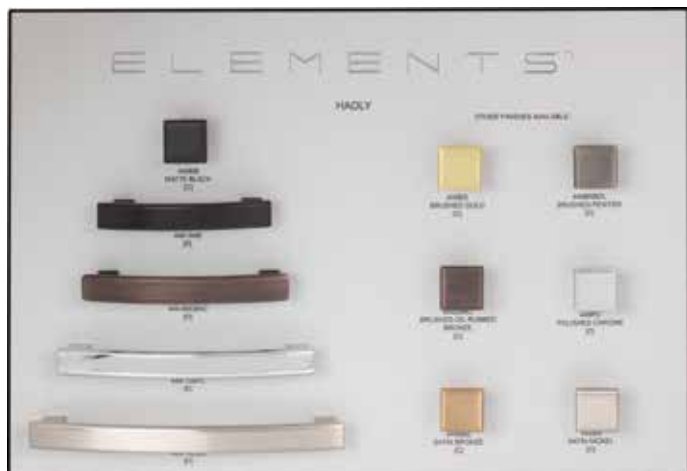

Hadly ◆

DBE1036-GRY