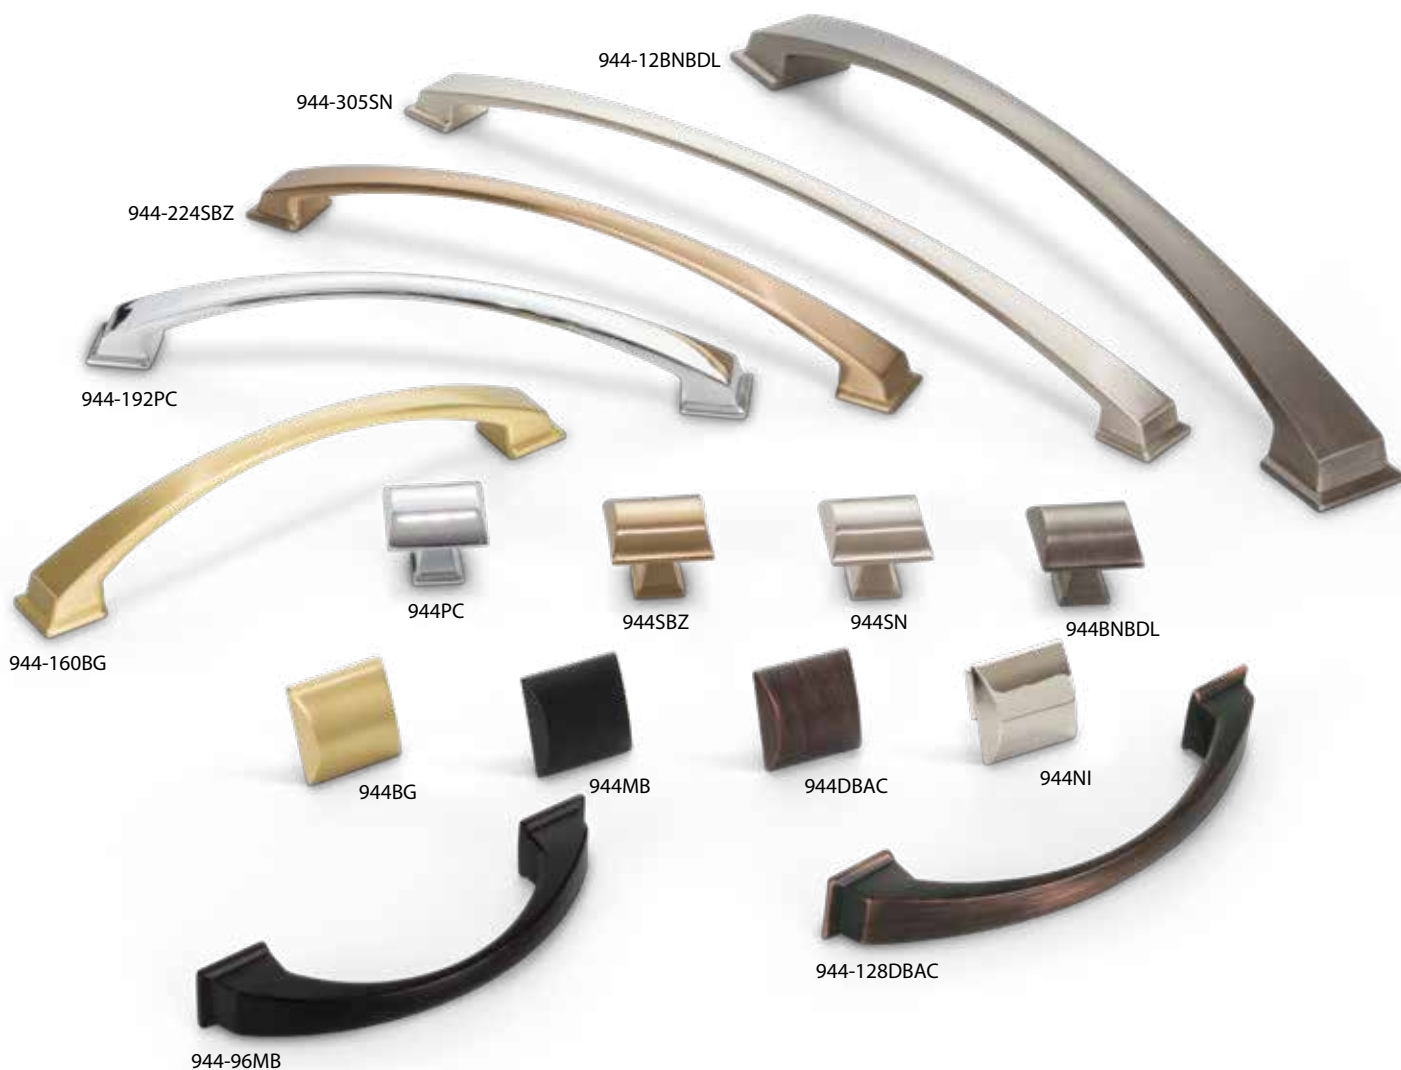

BG
Brushed Gold

BNBDL
Brushed Pewter

DBAC
Brushed Oil
Rubbed Bronze

MB
Matte Black

PC
Polished Chrome

SBZ
Satin Bronze

SN
Satin Nickel

Knobs	Description	Overall Length	Width at Center	Projection	Hand Space	Foot Width	Foot Length	Inner Box	Price Code
944	square knob	1-1/4"	1-1/4"	1-1/8"	3/4"	5/8"	5/8"	20	[D]

Pulls	Center-to-Center	Overall Length	Width at Center	Projection	Hand Space	Foot Width	Foot Length	Inner Box	Price Code
944-96	96 mm (3-3/4") CC	4-15/16"	7/16"	1-7/16"	1-1/4"	13/16"	13/16"	10	[E]
944-128	128 mm (5-1/16") CC	6-1/4"	1/2"	1-7/16"	1-3/16"	7/8"	7/8"	10	[F]
944-160	160 mm (6-5/16") CC	7-1/2"	1/2"	1-7/16"	1-3/16"	7/8"	7/8"	10	[F]
944-192	192 mm (7-9/16") CC	8-3/4"	1/2"	1-7/16"	1-3/16"	15/16"	7/8"	10	[G]
944-224	224 mm (8-13/16") CC	10"	1/2"	1-1/2"	1-5/16"	15/16"	7/8"	15	[H]
944-305	305 mm (12") CC	13-3/16"	1/2"	1-9/16"	1-5/16"	15/16"	7/8"	10	[K]
944-12	12" CC appl. handle	13-5/8"	11/16"	1-7/8"	1-9/16"	1-3/8"	1-3/16"	5	[K]

Display	Description
DB812-GRY	Roman hardware on Designer Grey display board, 16"W x 11" H