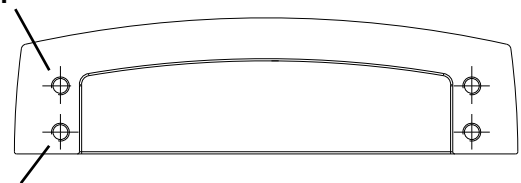

Lower mount: use when the mounting holes are positioned lower on the drawer front