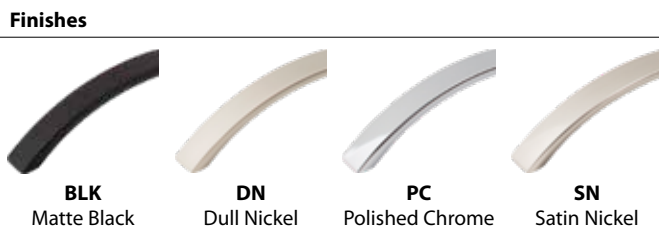

Pulls	Center-to-Center	Overall Length	Width at Center	Projection	Hand Space	Foot Width	Foot Length	Inner Box	Price Code
308-128	128 mm (5-1/16") CC	5-9/16"	3/4"	15/16"	13/16"	3/8"	9/16"	25	[D]
406-128	128 mm (5-1/16") CC	6-9/16"	3/8"	1-1/4"	13/16"	5/16"	5/16"	20	[E]
745-128	128 mm (5-1/16") CC	5-11/16"	7/16"	1-3/16"	7/8"	5/8"	5/8"	20	[D]
776-128	128 mm (5-1/16") CC	5-11/16"	5/8"	1-3/16"	7/8"	5/8"	1/2"	20	[E]
976-128	128 mm (5-1/16") CC	6-3/16"	3/8"	1-1/16"	7/8"	1-3/16"	11/16"	20	[E]

Display	Description
DBE1018-GRY	Belfast hardware on Designer Grey display board, 16"W x 11"H