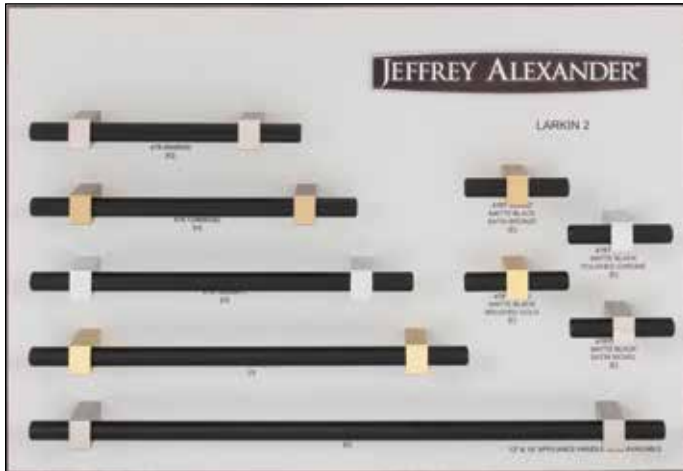

DB905-GRY

Lafayette ◆

DB945-GRY

Larkin 1 *NEW*

DB821-GRY

Display boards are 16" x 11"

◆ Patented & Original Designs

Larkin 2 *NEW*