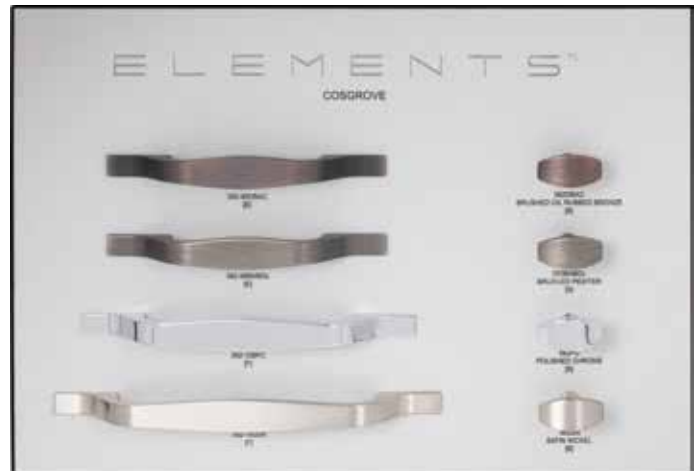

Cosgrove ◆

DBE1025-GRY

Display boards are 16" x 11"