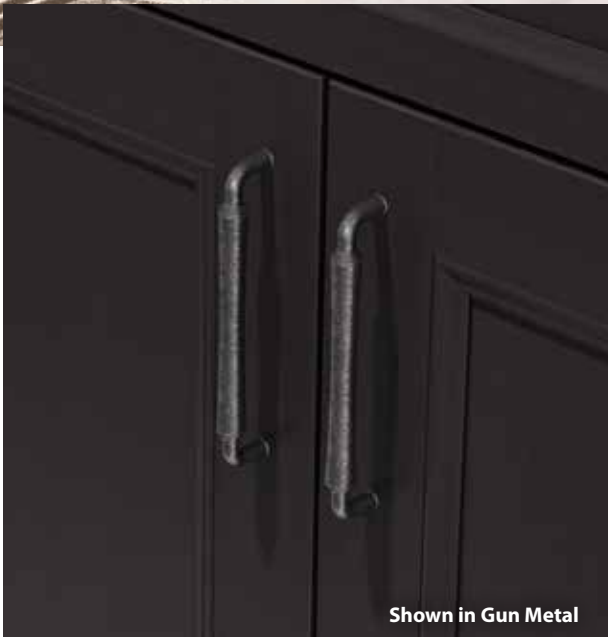

Shown in Gun Metal

UNFAILING

The unfailing style of Bremen 2 is highlighted by slight curves and a sturdy presence. The stacked barrel design is echoed across three standard pull lengths, an appliance handle, and two coordinating knobs. Bremen 2 feels at home in either a traditional or American Country design.

Design Idea

Achieve a confidently understated look by pairing dark cabinet finishes with dark hardware.

Finishes