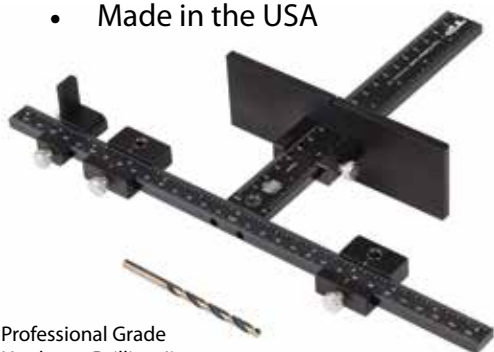

Professional Grade Drilling Jig

- Fast and accurate
- Adjustable for up to 12" CC
- Centers on any width drawer up to 16" wide
- Stile and rail minimum width of 1/2"
- Durable aircraft quality anodized aluminum
- Made in the USA

Professional Grade
Hardware Drilling Jig
Item #: HDJ-300

Includes:

- T-square with center bushing
- 2 sliding drill guides
- End stop
- Top stop
- 5 mm drill bit
- Carrying Case