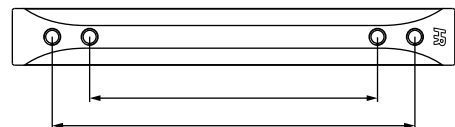

Knobs	Description	Overall Length	Width at Center	Projection	Hand Space	Foot Width	Foot Length	Inner Box	Price Code
484	round knob	1-1/4"	1-1/4"	15/16"	9/16"	7/8"	7/8"	20	[D]

Pulls	Center-to-Center	Overall Length	Width at Center	Projection	Hand Space	Foot Width	Foot Length	Inner Box	Price Code
484-32	32 mm (1-1/4") CC	2-1/8"	9/16"	15/16"	-	9/16"	2-1/8"	15	[D]
484-396	3" CC & 96 mm (3-3/4") CC	4-5/8"	9/16"	15/16"	-	9/16"	4-5/8"	20	[F]
484-128160	128 mm (5-1/16") CC & 160 mm (6-5/16") CC	7-1/8"	9/16"	15/16"	-	9/16"	7-1/8"	10	[H]
484-192224	192 mm (7-9/16") CC & 224 mm (8-13/16") CC	9-5/8"	9/16"	15/16"	-	9/16"	9-5/8"	15	[J]
484-305	305 mm (12") CC	12-13/16"	9/16"	15/16"	-	9/16"	12-13/16"	5	[K]

Display	Description
DB809-GRY	Elara hardware on Designer Grey display board, 16"W x 11"H

3 pull sizes offer 2 center-to-center options