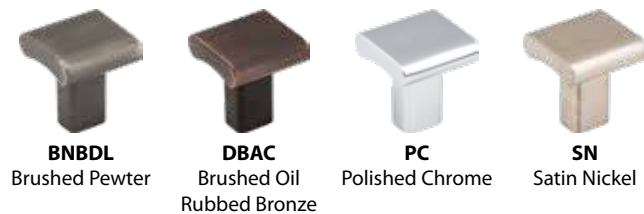

Display	Description
DBE1038-GRY	Park hardware on Designer Grey display board, 16"W x 11"H

Finishes

 D833,250
PATENT D833,253

EVERLASTING

This cylindrical and classic bar pull from Naples is an everlasting design, perfect for a variety of cabinet styles. Use this straight-line bar pull collection from Elements to seamlessly update cabinets and furniture, bringing a modern look to any room. Available in solid steel as well as hollow stainless steel, in a variety of lengths and finishes.