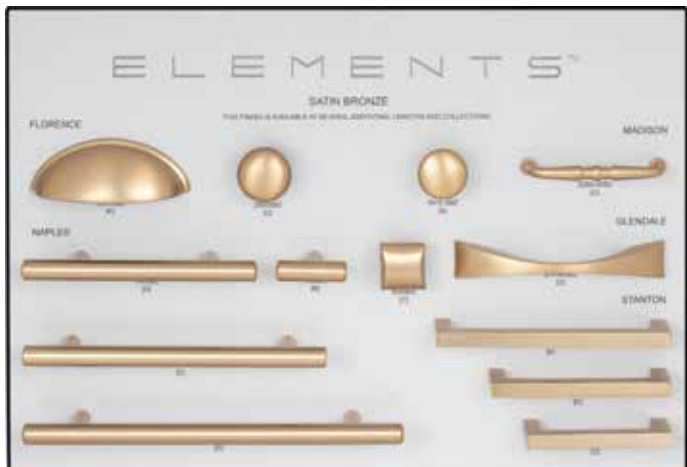

Display Boards - Variety

Satin Bronze

DBE1042-GRY