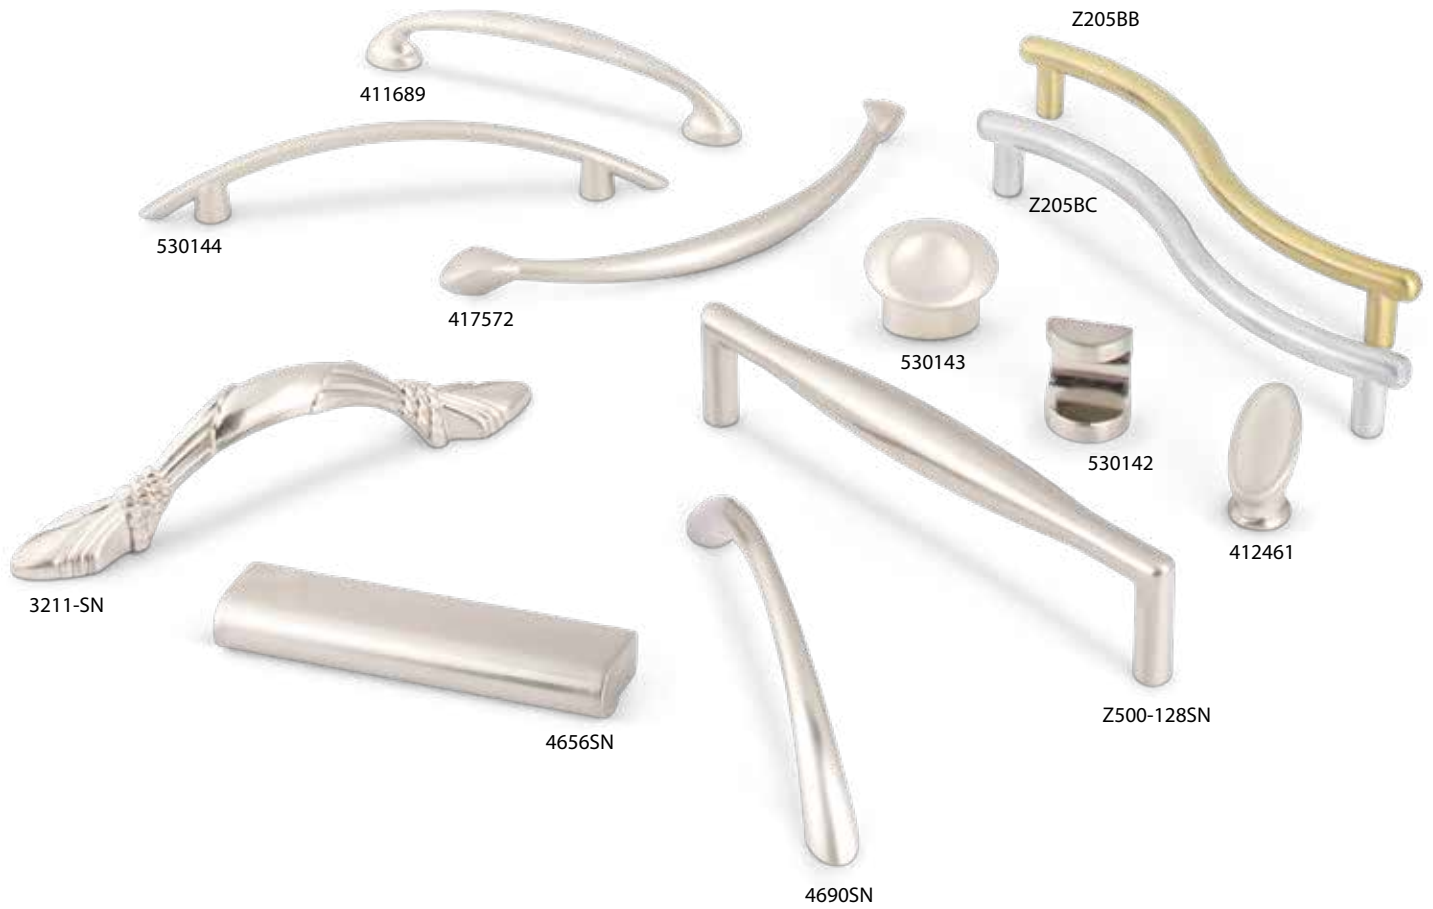

Knobs	Description	Overall Length	Width at Center	Projection	Hand Space	Foot Width	Foot Length	Inner Box	Price Code
412461	oval knob	1"	9/16"	15/16"	11/16"	9/16"	9/16"	50	[B]
530142	cylindrical knob	13/16"	13/16"	1"	5/8"	13/16"	13/16"	25	[B]
530143	concave round knob	1-1/4"	1-1/4"	7/8"	5/8"	3/8"	15/16"	25	[B]

Pulls	Center-to-Center	Overall Length	Width at Center	Projection	Hand Space	Foot Width	Foot Length	Inner Box	Price Code
3211	3" CC	4-15/16"	5/8"	1-1/16"	13/16"	11/16"	1-1/8"	25	[B]
4656	3" CC	3-3/8"	7/16"	13/16"	1/2"	3/8"	3-3/8"	25	[D]
411689*	96 mm (3-3/4") CC	4-3/8"	5/16"	7/8"	5/8"	7/16"	5/8"	50	[B]
4690	96 mm (3-3/4") CC	4-1/2"	1/4"	1-3/16"	15/16"	7/16"	1/2"	50	[B]
530144	96 mm (3-3/4") CC	5-1/4"	3/16"	15/16"	3/4"	3/8"	3/8"	50	[B]
417572	128 mm (5-1/16") CC	5-7/16"	3/8"	1"	11/16"	1/2"	7/16"	30	[C]
Z205	128 mm (5-1/16") CC	5-3/4"	5/16"	7/8"	9/16"	5/16"	5/16"	30	[D]
Z500-128	128 mm (5-1/16") CC	5-3/8"	9/16"	1-5/16"	3/4"	5/16"	5/16"	15	[F]

*M4 attachment screws included with 411689 pull

BB	Brushed Brass
BC	Brushed Chrome
DN	Dull Nickel
SN	Satin Nickel