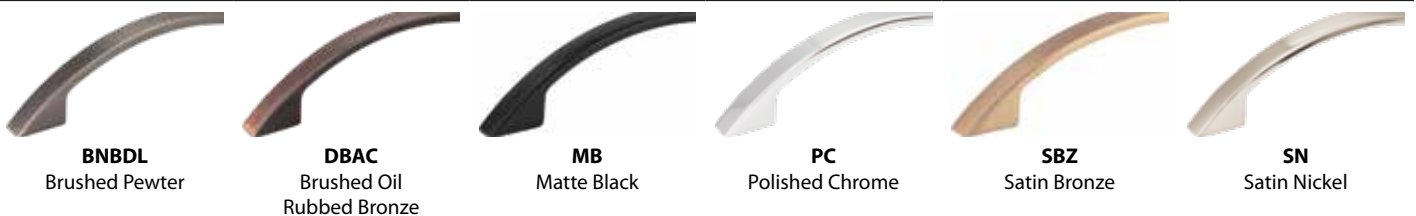

Pulls	Center-to-Center	Overall Length	Width at Center	Projection	Hand Space	Foot Width	Foot Length	Inner Box	Price Code
8004	96 mm (3-3/4") CC	4-15/16"	3/8"	1-1/16"	15/16"	3/8"	3/4"	30	[C]
81065	128 mm (5-1/16") CC	6-1/8"	3/8"	1-1/8"	1"	7/16"	11/16"	25	[D]
80814	96 mm (3-3/4") CC	5"	7/16"	7/8"	3/4"	1/2"	13/16"	30	[B]
80815	128 mm (5-1/16") CC	6-5/16"	1/2"	1-1/8"	15/16"	9/16"	7/8"	25	[D]

Display	Description
DBE1008-GRY	Somerset hardware on Designer Grey display board, 16"W x 11"H

Finishes