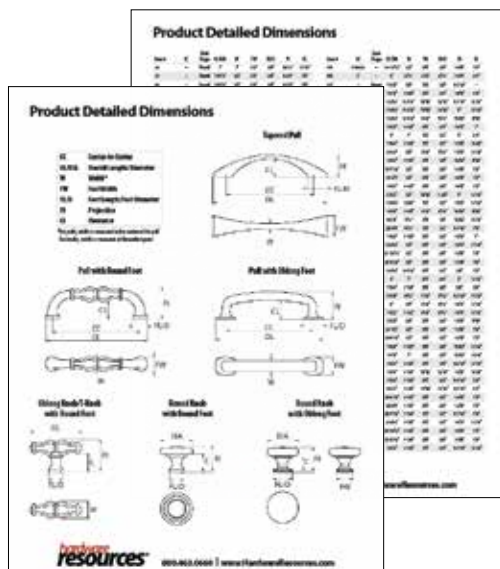

Our recommended method for choosing knobs & pulls for new cabinets

Video

<https://delivr.com/2y8d9>

Scan the QR codes to view a how-to video or download a PDF guide.

PDF

<https://delivr.com/2xfx2>

Detailed Product Dimension Guide