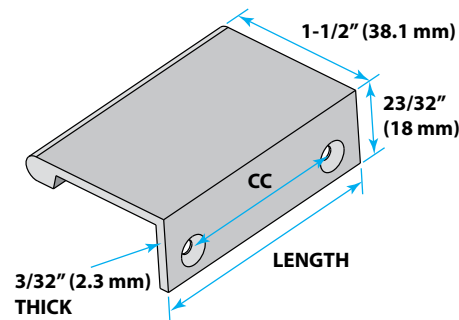

Pulls	Center-to-Center	Overall Length	Width at Center	Projection	Hand Space	Foot Width	Foot Length	Inner Box	Price Code
A500-125*	16 mm (5/8") CC tab pull	1-1/4"	11/16"	1-1/2"	-	23/32"	1-1/4"	50	[B]
A500-3*	60 mm (2-3/8") CC tab pull	3"	11/16"	1-1/2"	-	23/32"	3"	25	[D]
A500-4*	76 mm (3") CC tab pull	4"	11/16"	1-1/2"	-	23/32"	4"	25	[D]
A500-6*	127 mm (5") CC tab pull	6"	11/16"	1-1/2"	-	23/32"	6"	20	[E]
A500-8*	90 mm (3-9/16") CC tab pull (3 holes)	8"	11/16"	1-1/2"	-	23/32"	8"	20	[F]
A500-10*	114 mm (4-1/2") CC tab pull (3 holes)	10"	11/16"	1-1/2"	-	23/32"	10"	10	[G]
A500-12*	90 mm (3-9/16") CC tab pull (4 holes)	12"	11/16"	1-1/2"	-	23/32"	12"	10	[H]