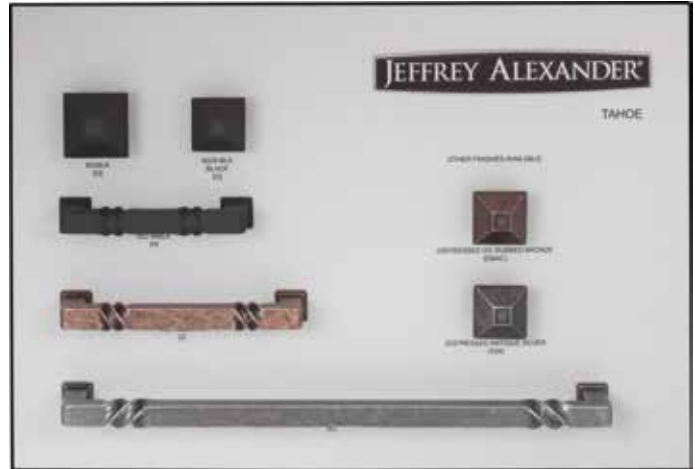

Tahoe ◆

DB949-GRY