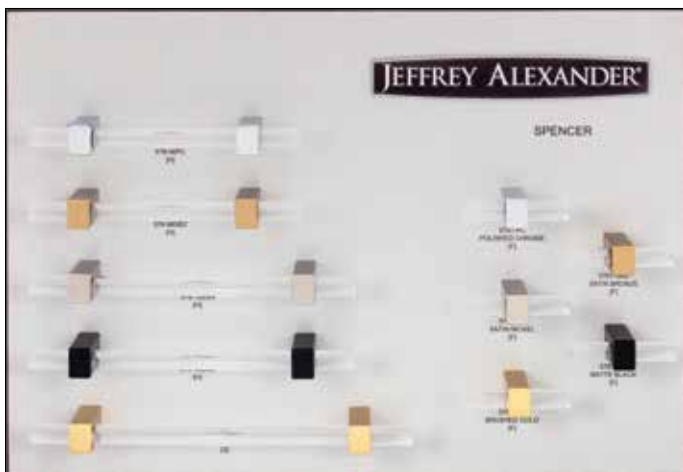

Spencer *NEW*

DB823-GRY