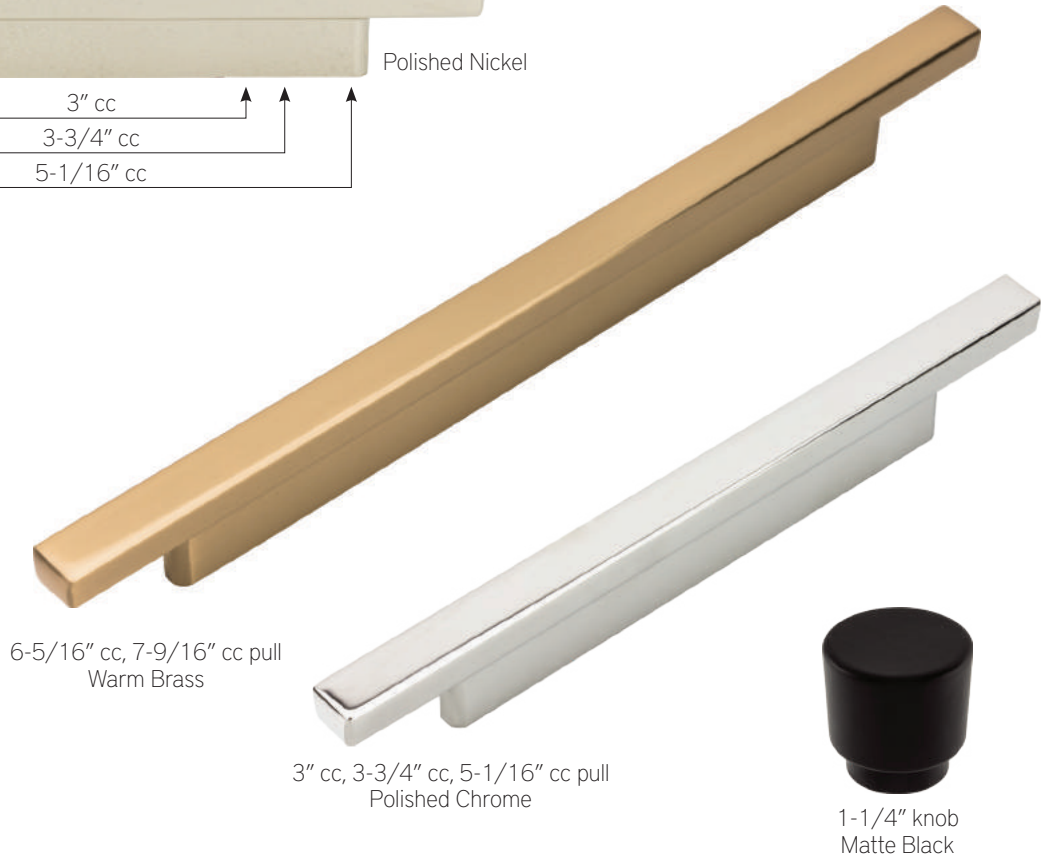

Warm
Brass
Pulls

Tom Tom

Polished Chrome Knobs

Photo courtesy of Lang's Kitchen & Bath, Newtown, PA

Warm Brass Pulls

Matte Black Pulls

Brushed Nickel Knobs

Sizes