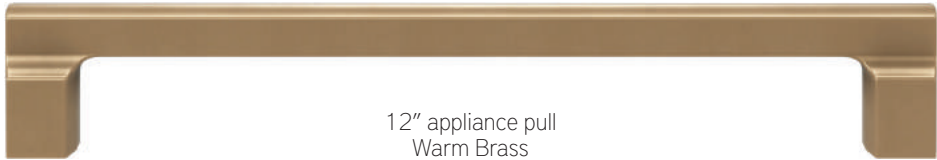

Reeves

Matching Cabinet Pulls on page 19

12" appliance pull
Warm Brass

Sizes

	BL	BRN	CH	SL	WB
12" cc appliance pull	A528-BL	A528-BRN	A528-CH	A528-SL	A528-WB
18" cc appliance pull	A529-BL	A529-BRN	A529-CH	A529-SL	A529-WB