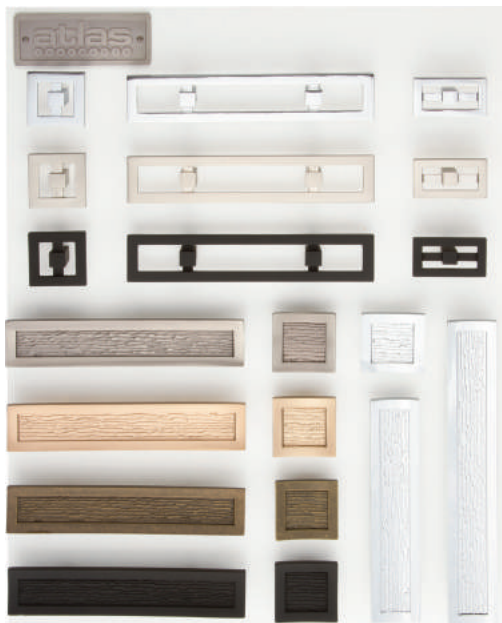

MAPLE: DIS-1157
WHITE: DIS-1157W

Logan

MAPLE: DIS-1052
WHITE: DIS-1052W

Malin

MAPLE: DIS-1155
WHITE: DIS-1155W

Display Boards

Boards are available in Maple or White.

Mandalay

MAPLE: DIS-1122
WHITE: DIS-1122W

Nature

MAPLE: DIS-1142
WHITE: DIS-1142W

Nobu & Primitive

MAPLE: DIS-1095
WHITE: DIS-1095W

Olde World

MAPLE: DIS-1086
WHITE: DIS-1086W

Display Boards