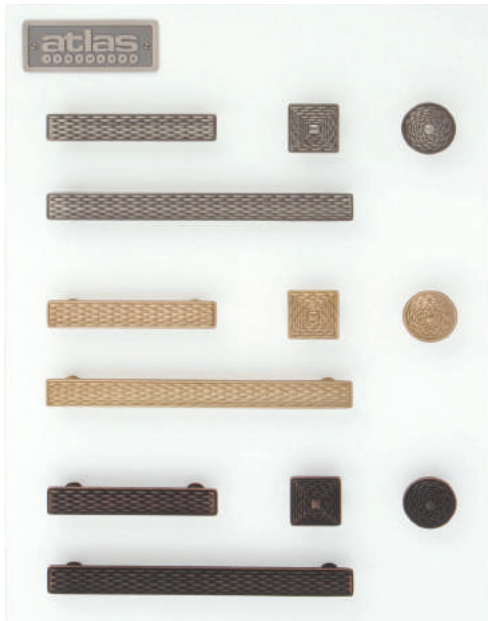

MAPLE: DIS-1157
WHITE: DIS-1157W

Logan

MAPLE: DIS-1052
WHITE: DIS-1052W

Malin

MAPLE: DIS-1155
WHITE: DIS-1155W

Display Boards

Boards are available in Maple or White.

Mandalay