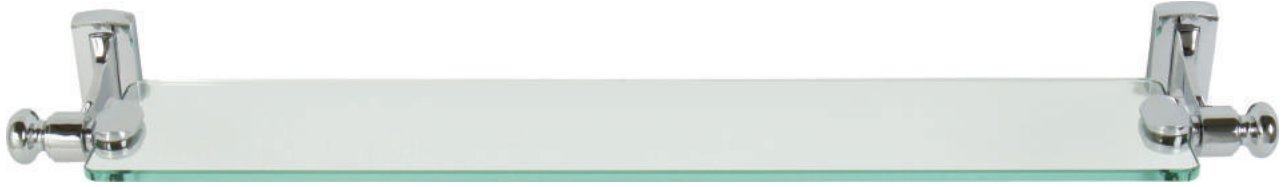

24" Glass Shelf
Polished Chrome