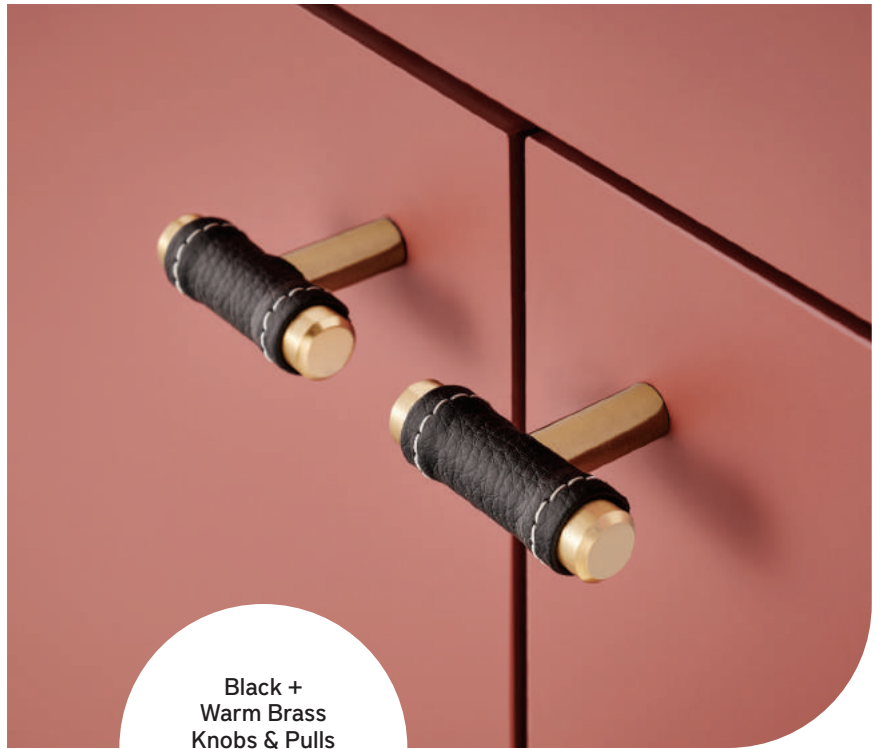

Finishes

BL	BN	CH	PN	UB	VB
Matte Black	Brushed Nickel	Polished Chrome	Polished Nickel	Vintage Brass	Venetian Bronze

Wrapped modernity

Zanzibar

This zesty take on a classic bar pull pairs a timeless essential with faux leather for a cool, modern look. This wrapped pull looks great and feels great in your hands.