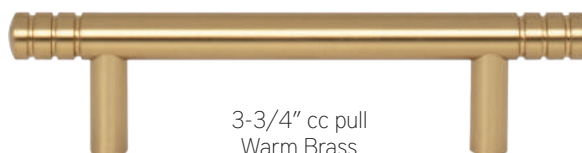

6-5/16" cc pull
Matte Black

5-1/16" cc pull
Brushed Nickel

3-3/4" cc pull
Warm Brass

1-1/4" knob
Slate

Sizes

	BL	BRN	CH	PN	SL	WB
1-1/4" knob	A950-BL	A950-BRN	A950-CH	A950-PN	A950-SL	A950-WB
3-3/4" cc pull	A952-BL	A952-BRN	A952-CH	A952-PN	A952-SL	A952-WB
5-1/16" cc pull	A953-BL	A953-BRN	A953-CH	A953-PN	A953-SL	A953-WB
6-5/16" cc pull	A954-BL	A954-BRN	A954-CH	A954-PN	A954-SL	A954-WB
7-9/16" cc pull	A955-BL	A955-BRN	A955-CH	A955-PN	A955-SL	A955-WB
8-13/16" cc pull	A956-BL	A956-BRN	A956-CH	A956-PN	A956-SL	A956-WB
12" cc pull	A957-BL	A957-BRN	A957-CH	A957-PN	A957-SL	A957-WB
12" cc appliance pull	A958-BL	A958-BRN	A958-CH	A958-PN	A958-SL	A958-WB
18" cc appliance pull	A959-BL	A959-BRN	A959-CH	A959-PN	A959-SL	A959-WB