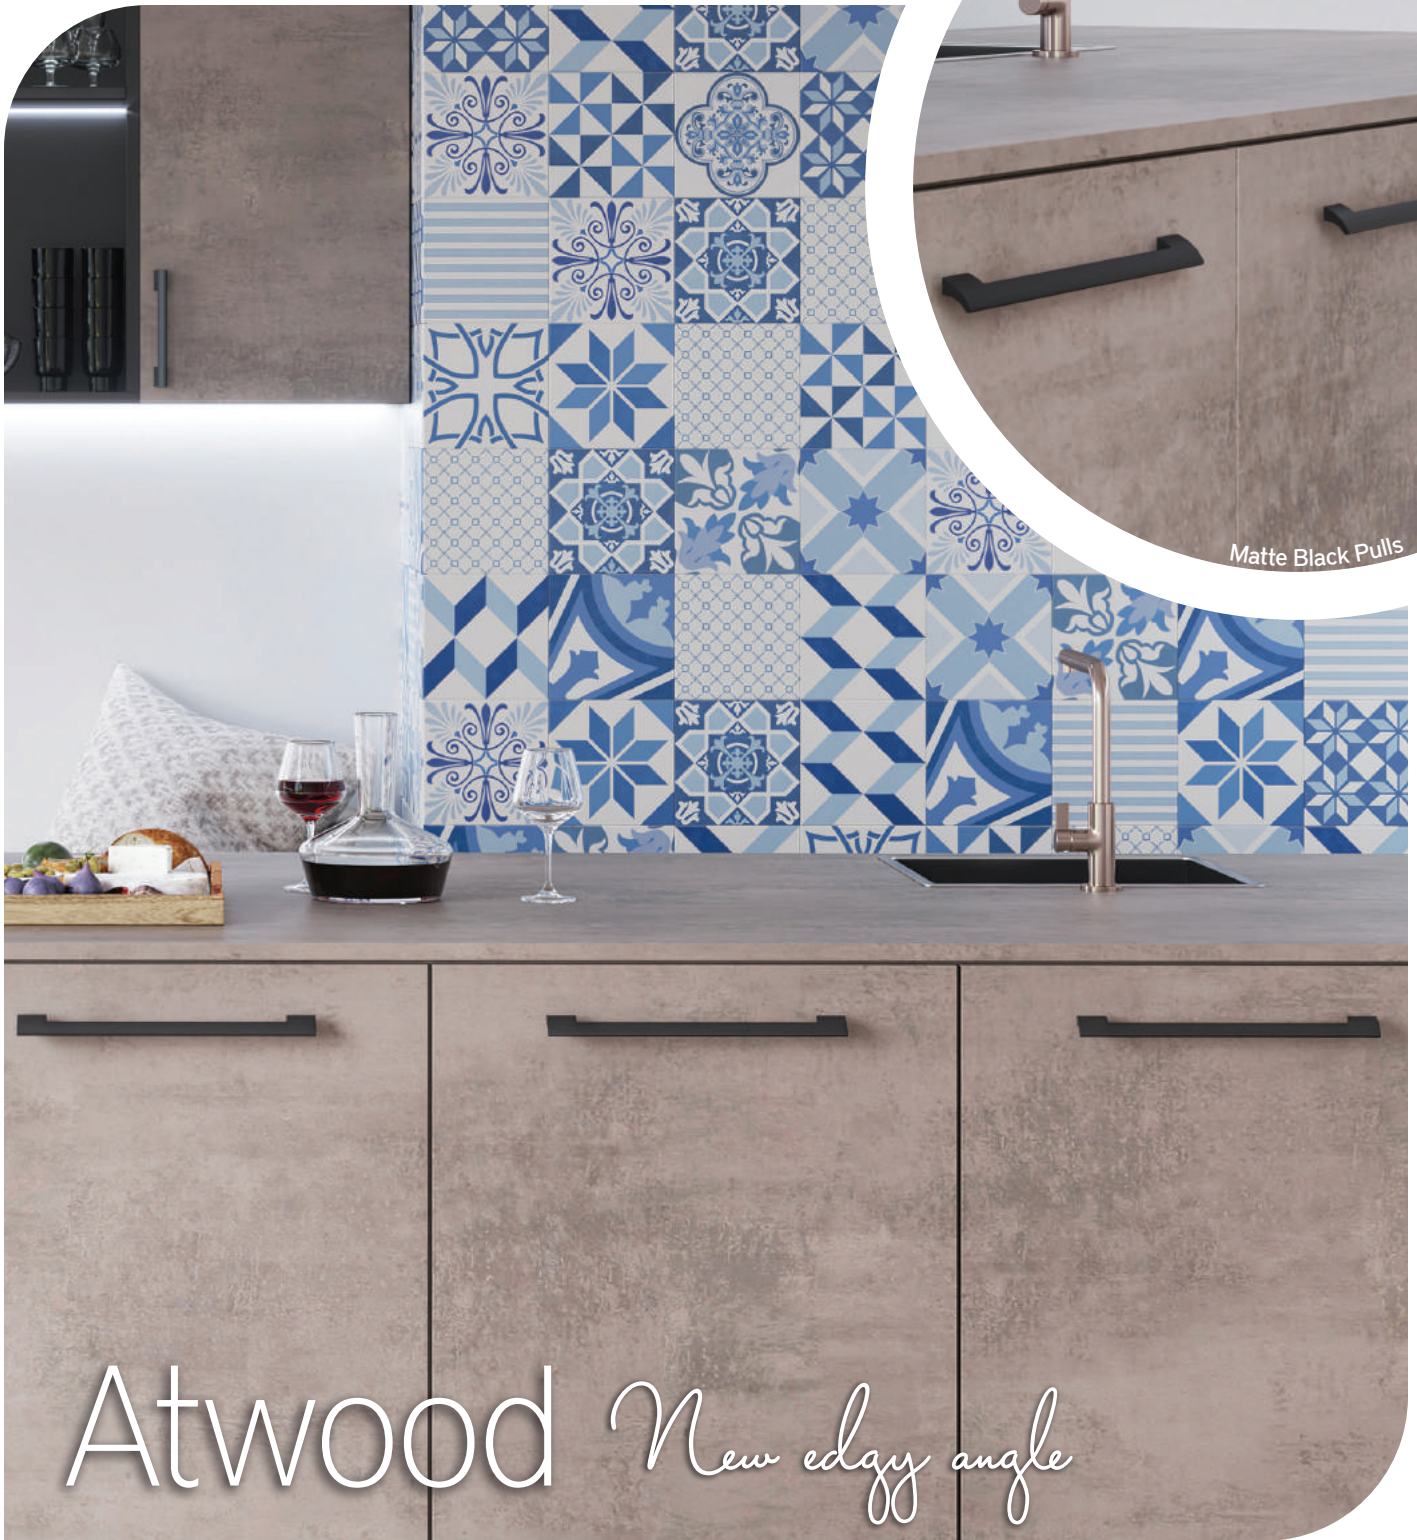

Matte Black Pulls

Atwood *New edgy angle*

The Atwood collection brings a sharp modern look to any space with its sleek profile and new edgy angle.

12" cc pull
Matte Black

7-9/16" cc pull
Brushed Nickel

6-5/16" cc pull
Matte Black