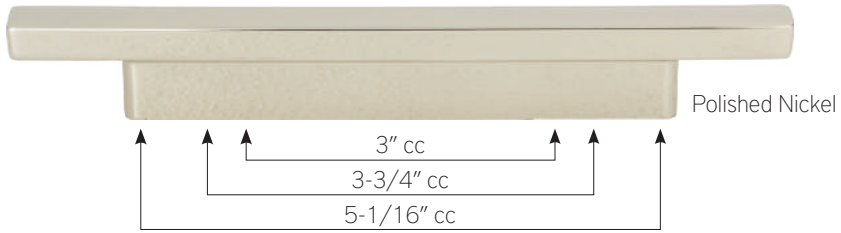

Warm
Brass
Pulls

Tom Tom

Polished Chrome Knobs

Photo courtesy of Lang's Kitchen & Bath, Newtown, PA

Warm Brass Pulls

Matte Black Pulls

Brushed Nickel Knobs

Sizes