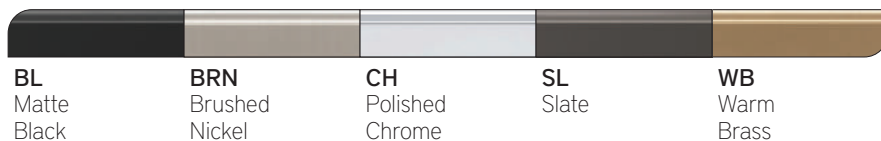

Sizes

	BL	BRN	CH	SL	WB
2-1/2" T knob	A521-BL	A521-BRN	A521-CH	A521-SL	A521-WB
3-3/4" cc pull	A522-BL	A522-BRN	A522-CH	A522-SL	A522-WB
5-1/16" cc pull	A523-BL	A523-BRN	A523-CH	A523-SL	A523-WB
6-5/16" cc pull	A524-BL	A524-BRN	A524-CH	A524-SL	A524-WB
7-9/16" cc pull	A525-BL	A525-BRN	A525-CH	A525-SL	A525-WB
8-13/16" cc pull	A526-BL	A526-BRN	A526-CH	A526-SL	A526-WB
12" cc pull	A527-BL	A527-BRN	A527-CH	A527-SL	A527-WB
12" cc appliance pull	A528-BL	A528-BRN	A528-CH	A528-SL	A528-WB
18" cc appliance pull	A529-BL	A529-BRN	A529-CH	A529-SL	A529-WB

Finishes