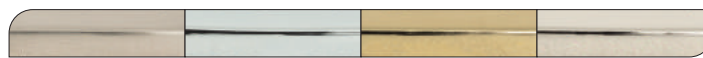

Finishes

BN
Brushed Nickel

CH
Polished Chrome

FG
French Gold

PN
Polished Nickel