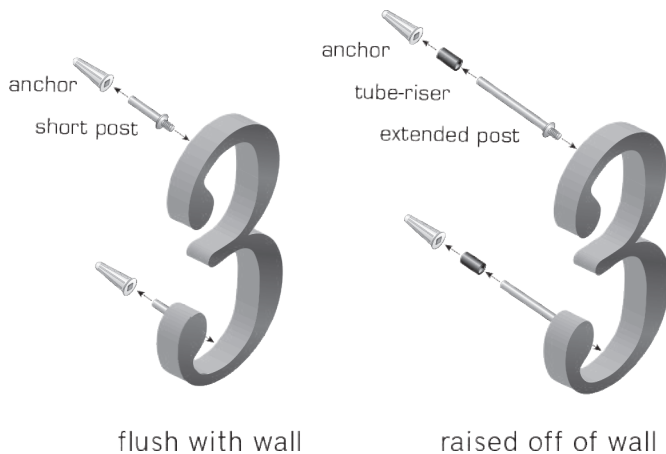

Depending on your style, the Traditionalist house numbers can rest flat against your wall, or be raised 5/8" for optimal shadow effect. Screws are hidden. Risers are included.