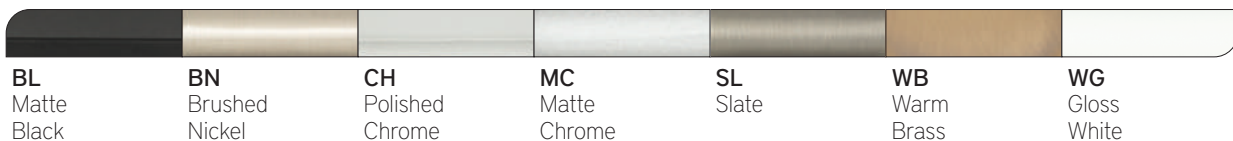

Finishes

BL
Matte
Black

BN
Brushed
Nickel

CH
Polished
Chrome

MC
Matte
Chrome

SL
Slate

WB
Warm
Brass

WG
Gloss
White