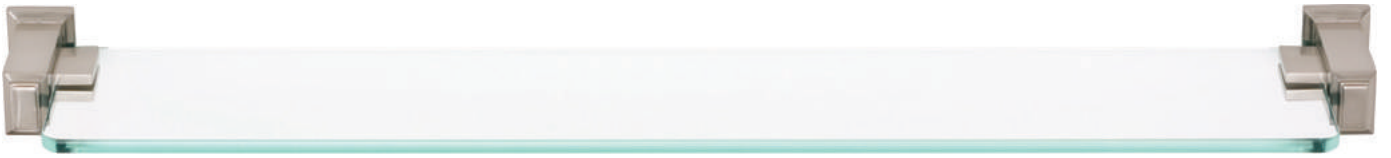

* This item is discontinued. Limited availability.

Spa - Sutton Place

Finishes

BRN
Brushed
Nickel

CH
Polished
Chrome

PN
Polished
Nickel

VB
Venetian
Bronze

24" Glass Shelf
Brushed Nickel