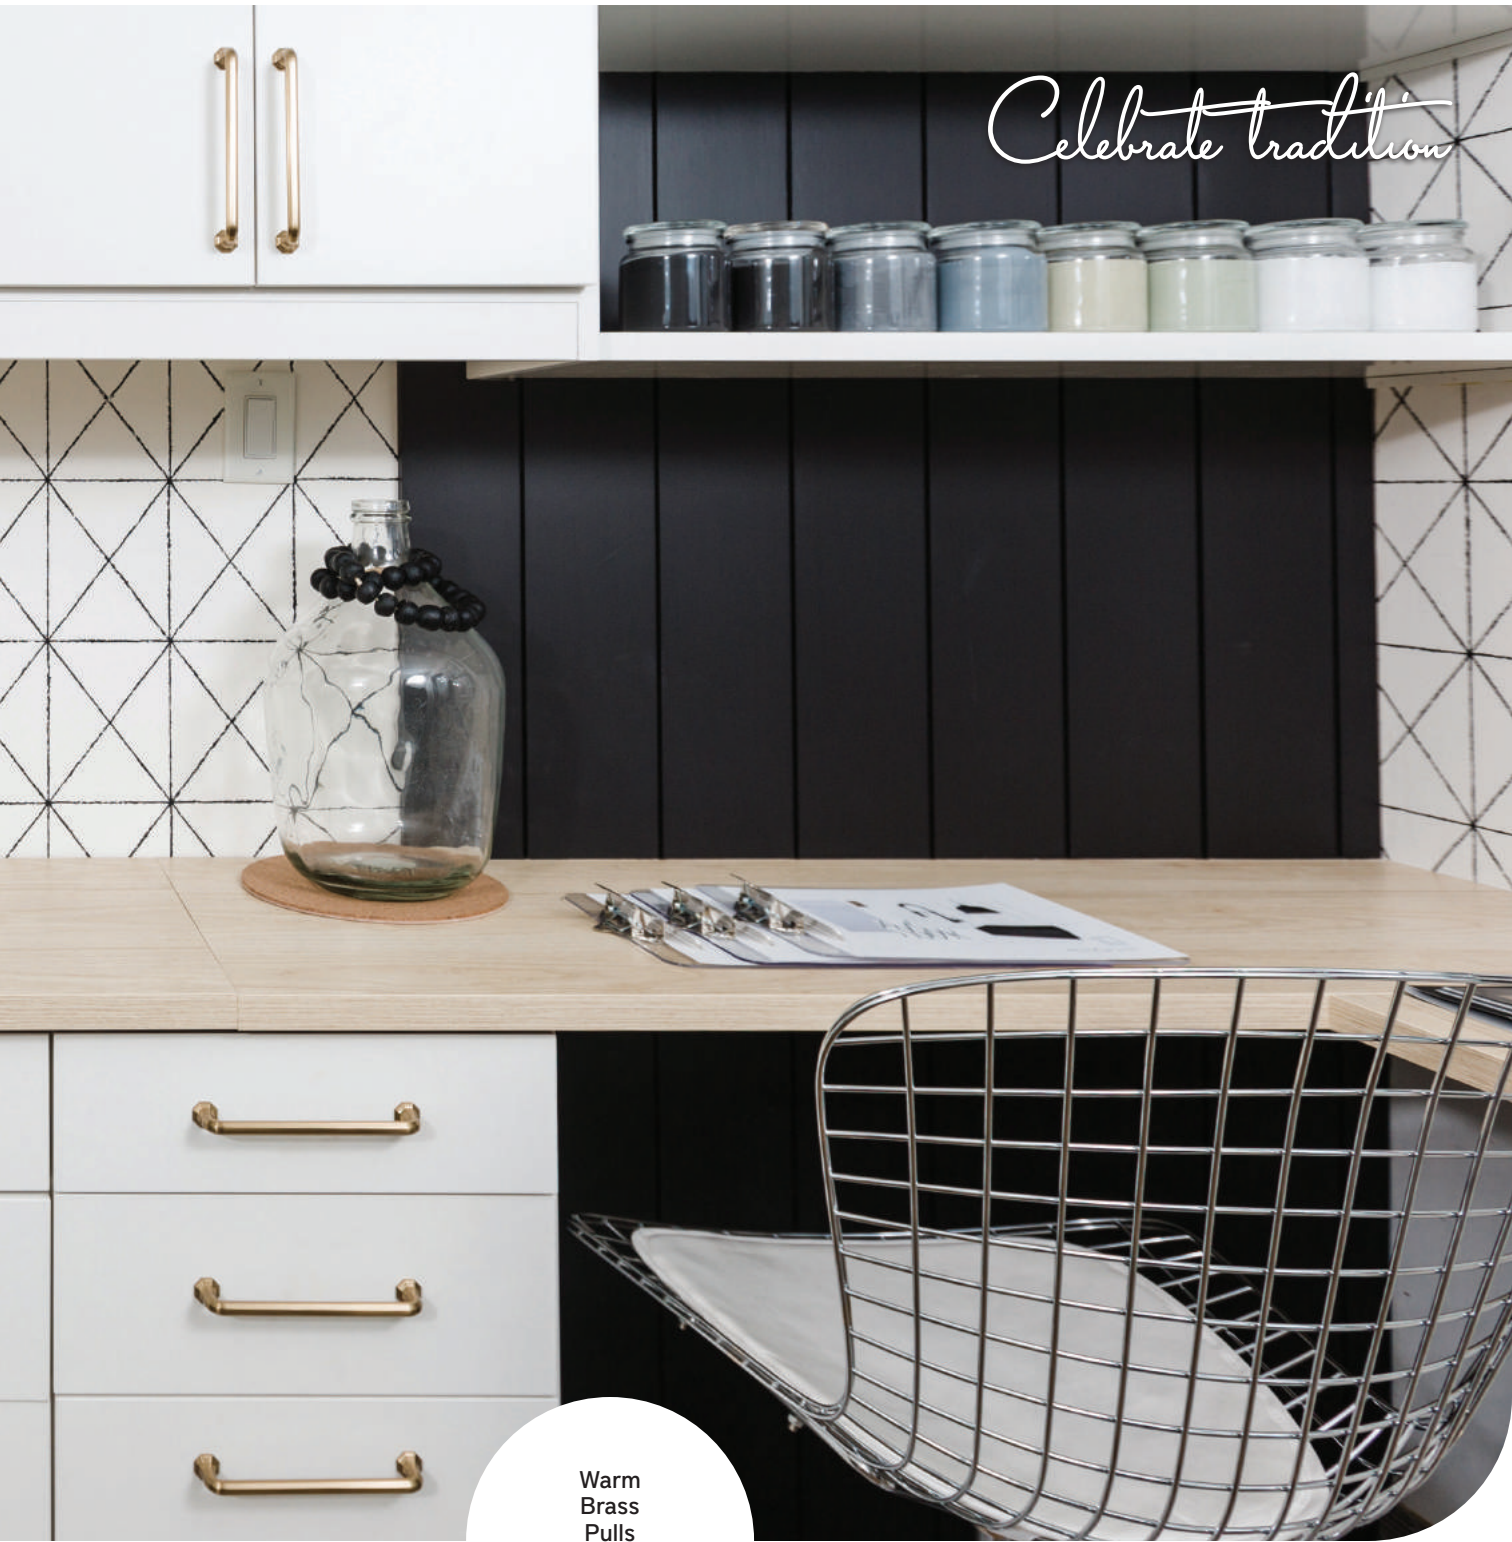

Celebrate tradition

Warm
Brass
Pulls