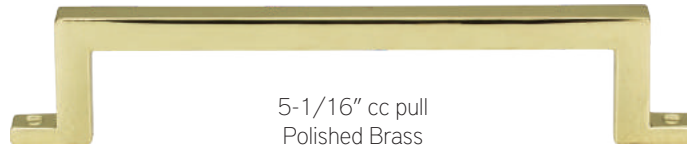

5-1/16" cc pull
Polished Brass