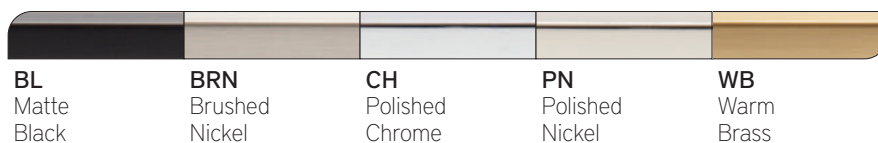

Finishes

BL
Matte Black

BRN
Brushed Nickel

CH
Polished Chrome

PN
Polished Nickel

WB
Warm Brass