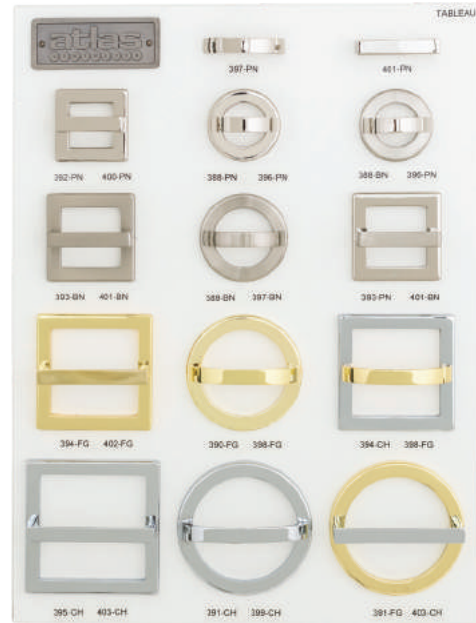

MAPLE: DIS-1160
WHITE: DIS-1160W

T Bars

MAPLE: DIS-2030
WHITE: DIS-2030W

Tab Edge Pulls

MAPLE: DIS-2012
WHITE: DIS-2012W

Tableau

MAPLE: DIS-1137
WHITE: DIS-1137W

Display Boards

Boards are available in Maple or White.

Thin Square Pulls

MAPLE: DIS-2016
WHITE: DIS-2016W

Tom Tom

MAPLE: DIS-1140
WHITE: DIS-1140W

U Turn

MAPLE: DIS-2034
WHITE: DIS-2034W

Ultra Euro