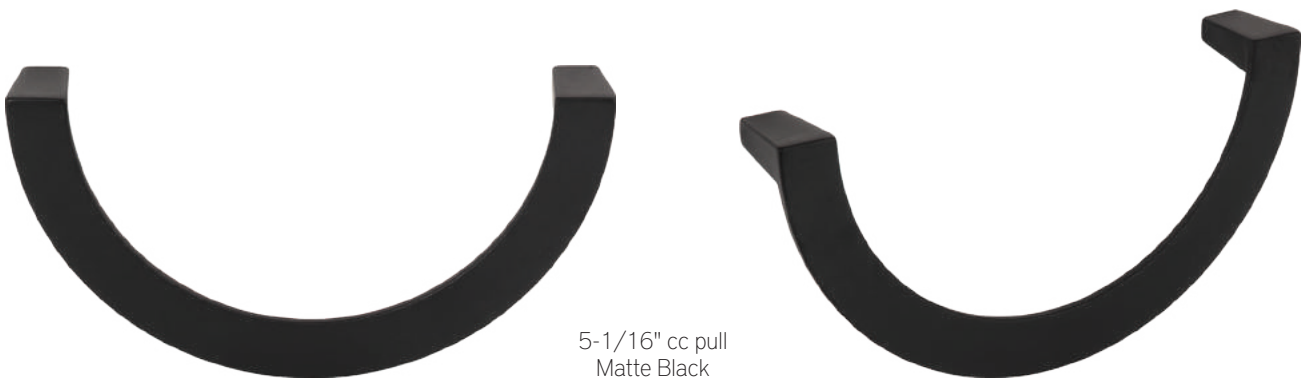

5-1/16" cc pull
Matte Black

Sizes

	BL	BRN	CH	MB
1-1/4" cc knob	353-BL	353-BRN	353-CH	353-MB
3" cc pull	354-BL	354-BRN	354-CH	354-MB
5-1/16" cc pull	355-BL	355-BRN	355-CH	355-MB

Finishes

BL Matte Black	BRN Brushed Nickel	CH Polished Chrome	MB Modern Bronze