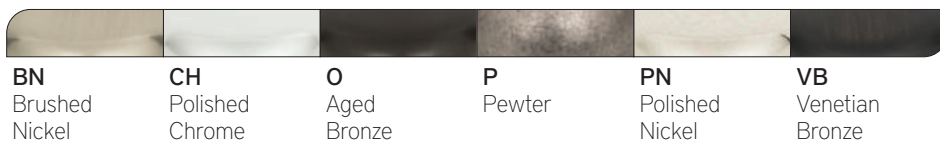

	BN	CH	CM	MB	O	PN	UB	VB
1-1/4" round knob	A819-BN	A819-CH	A819-CM	A819-MB	A819-O	A819-PN	A819-UB	A819-VB
2-1/2" cc cup pull	A818-BN	A818-CH	A818-CM	-	A818-O	A818-PN	-	A818-VB

Finishes

BN	CH	CM	MB	O	PN	UB	VB
Brushed Nickel	Polished Chrome	Champagne	Modern Bronze	Aged Bronze	Polished Nickel	Vintage Brass	Venetian Bronze

3/4" nipple knob
Pewter

1-1/2" egg knob
Venetian Bronze

1-1/4" robin egg knob
Polished Nickel

Sizes

	BN	CH	O	P	PN	VB
3/4" nipple knob	A800-BN	A800-CH	A800-O	A800-P	A800-PN	A800-VB
1-1/2" egg knob	A817-BN	A817-CH	A817-O	-	A817-PN	A817-VB
1-1/4" robin egg knob	A804-BN	A804-CH	A804-O	-	A804-PN	A804-VB

Finishes

BN	CH	O	P	PN	VB
Brushed Nickel	Polished Chrome	Aged Bronze	Pewter	Polished Nickel	Venetian Bronze

5-1/16" cc curved line pull
Aged Bronze

3-3/4" cc seesaw pull
Venetian Bronze

5-1/16" cc modern arch pull
Brushed Nickel