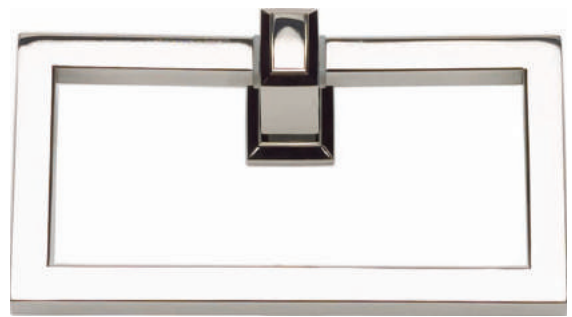

24" Towel Bar
Venetian Bronze

18" Towel Bar
Polished Chrome

Tissue Hook
Venetian Bronze

Towel Ring
Polished Nickel

Double Hook
Polished Chrome

Design Tip:
See coordinating
knobs & pulls on
page 140-143

Sizes