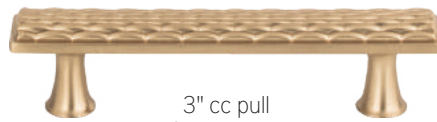

Add dimension and style to your space with the Mandalay collection. These knobs and pulls feature a woven, wicker weave creating a relaxed yet structured look.

18" cc appliance pull
Champagne

6-5/16" cc pull
Brushed Nickel