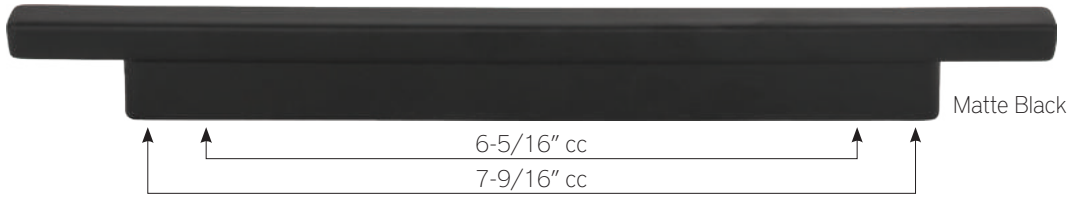

Warm
Brass
Pulls

Tom Tom

Polished Chrome Knobs

Photo courtesy of Lang's Kitchen & Bath, Newtown, PA

Warm Brass Pulls

Matte Black Pulls

Brushed Nickel Knobs

Sizes