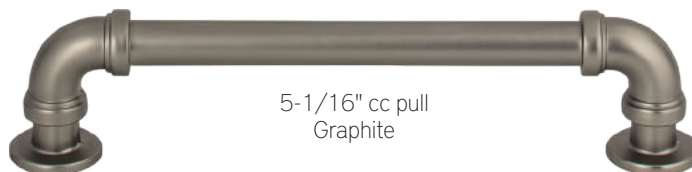

6-5/16" cc pull
Vintage Brass