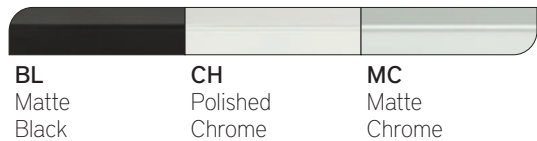

Finishes

BL
Matte
Black

CH
Polished
Chrome

MC
Matte
Chrome