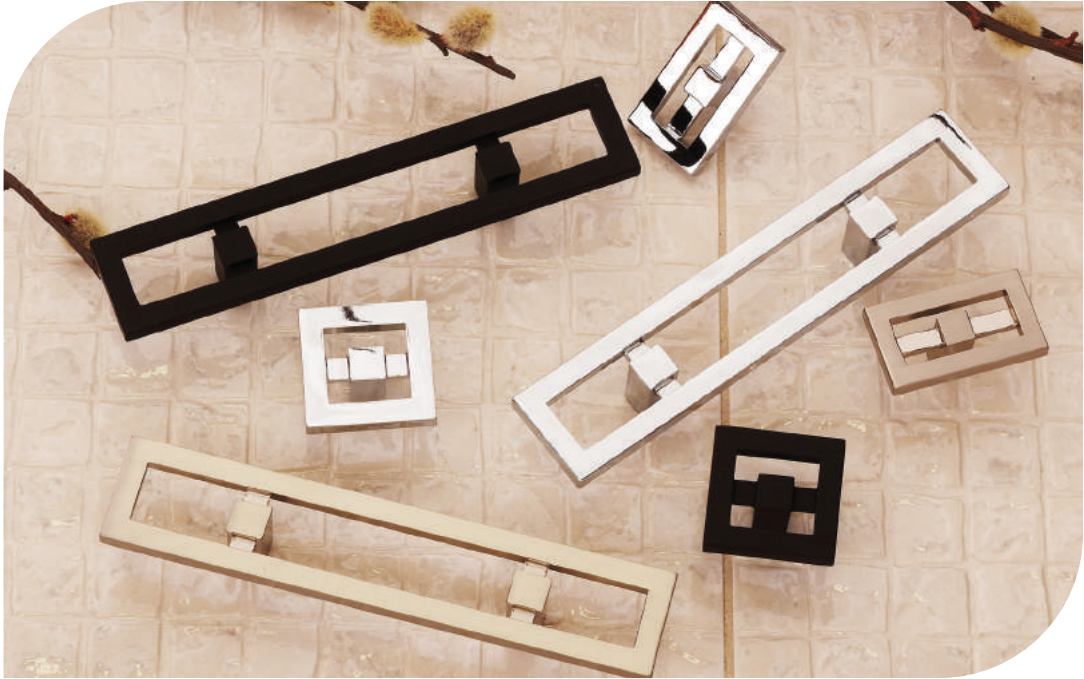

2" vineyard leaf knob
Aged Bronze (O)

2" vineyard grapes knob
Rust (R)

2" vineyard grapes knob
Aged Bronze (O)

2" vineyard grapes knob
Pewter (NO)

2" vineyard grapes knob
Burnished Bronze (BB)

Sizes

	BB	C	CH	I	NO	O	R	VB
3" cc twig pull	2106-BB	-	-	2106-I	2106-NO	2106-O	2106-R	-
3" cc bamboo pull	2231-BB	-	2231-CH	-	2231-NO	-	2231-R	2231-VB
2" vineyard grapes knob	2173-BB	-	-	-	2173-NO	2173-O	2173-R	-
2" vineyard leaf knob	-	2203-C*	-	2203-I	-	2203-O	-	-
3" cc vineyard leaf pull	-	-	-	-	-	2202-O	-	-
2-1/2" California leaf knob	-	-	-	-	-	184-O	-	-
3" cc California leaf pull	-	-	-	-	-	185-O	-	-

* This item is discontinued. Limited availability.

East meets west

Nobu

Matte
Black
Knob & Pulls

Inspired by the wisdom of ancient civilizations – yet strikingly contemporary – the Nobu collection nurtures a warm, calming ambiance.