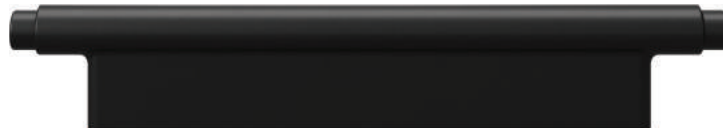

5-1/16" cc pull
Matte Black