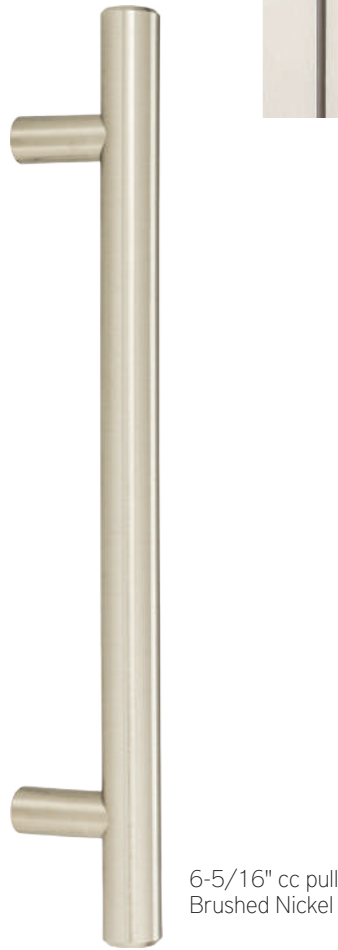

Linea Rail

Finishes

BN Brushed Nickel	CH Polished Chrome	O Aged Bronze

Sizes

	BN	CH	O
3" cc pull	A822-BN	A822-CH	A822-O
6-5/16" cc pull	A820-BN	A820-CH	A820-O
9-1/16" cc pull	A821-BN	A821-CH	A821-O