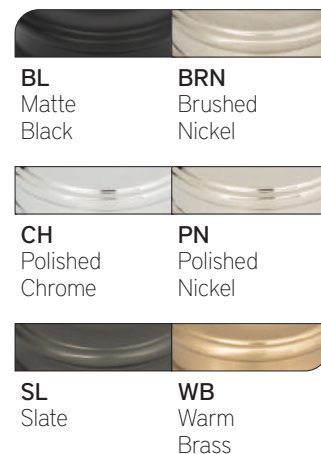

Sizes

	BL	BRN	CH	PN	SL	WB
1-1/4" knob	A100-BL	A100-BRN	A100-CH	A100-PN	A100-SL	A100-WB
3" cc pull	A101-BL	A101-BRN	A101-CH	A101-PN	A101-SL	A101-WB
3-3/4" cc pull	A102-BL	A102-BRN	A102-CH	A102-PN	A102-SL	A102-WB
5-1/16" cc pull	A103-BL	A103-BRN	A103-CH	A103-PN	A103-SL	A103-WB
6-5/16" cc pull	A104-BL	A104-BRN	A104-CH	A104-PN	A104-SL	A104-WB
7-9/16" cc pull	A105-BL	A105-BRN	A105-CH	A105-PN	A105-SL	A105-WB
8-13/16" cc pull	A106-BL	A106-BRN	A106-CH	A106-PN	A106-SL	A106-WB
12" cc pull	A107-BL	A107-BRN	A107-CH	A107-PN	A107-SL	A107-WB
18" cc appliance pull	A109-BL	A109-BRN	A109-CH	A109-PN	A109-SL	A109-WB

Finishes