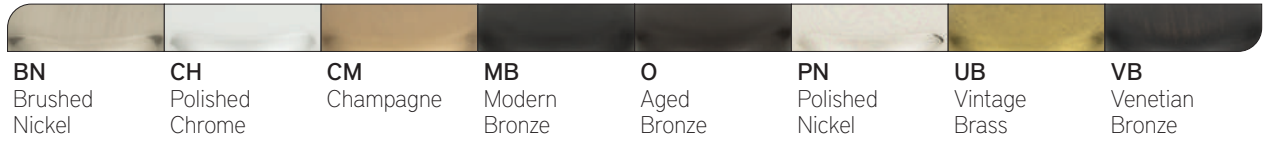

Finishes

BN	CH	CM	MB	O	PN	UB	VB
Brushed Nickel	Polished Chrome	Champagne	Modern Bronze	Aged Bronze	Polished Nickel	Vintage Brass	Venetian Bronze

Sizes

	BN	CH	O	P	PN	VB
3/4" nipple knob	A800-BN	A800-CH	A800-O	A800-P	A800-PN	A800-VB
1-1/2" egg knob	A817-BN	A817-CH	A817-O	-	A817-PN	A817-VB
1-1/4" robin egg knob	A804-BN	A804-CH	A804-O	-	A804-PN	A804-VB