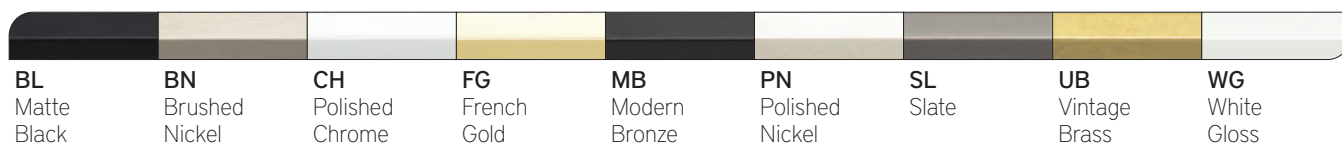

Modern
Bronze
Pulls

Photos courtesy of Alturas Homes, Eagle, ID

"it" pull *The it factor redefined*

Ever since we used them in this home we've upped our selection on the "it" pull... people just can't get enough of its styling and variation of finishes and sizes!

MB

PN

SL

UB

WG

Sizes

	BL	BN	CH	FG	MB	PN	SL	UB	WG
3-3/4" cc pull	A873-BL	A873-BN	A873-CH	A873-FG*	A873-MB	A873-PN	A873-SL	A873-UB	A873-WG*
5-1/16" cc pull	A874-BL	A874-BN	A874-CH	A874-FG*	A874-MB	A874-PN	A874-SL	A874-UB	A874-WG*
6-5/16" cc pull	A875-BL	A875-BN	A875-CH	A875-FG*	A875-MB	A875-PN	A875-SL	A875-UB	A875-WG*
11-5/16" cc pull	A876-BL	A876-BN	A876-CH	A876-FG*	A876-MB	A876-PN	A876-SL	A876-UB	A876-WG*
12" cc appliance pull	A688-BL	A688-BN	A688-CH	A688-FG*	A688-MB	A688-PN	A688-SL	-	-
18" cc appliance pull	A689-BL	A689-BN	A689-CH	A689-FG*	A689-MB	A689-PN	A689-SL	-	-

Finishes

* This item is discontinued. Limited availability.

Polished Nickel Pulls
Photo courtesy of Certified Kitchens, Edison, NJ

Kate *Classic elegance*

Brushed Nickel
Knobs & Pulls

Embrace the refinement of classic design with the Kate collection. This elegant line brings a sense of luxury to your space that is truly befitting of royalty.