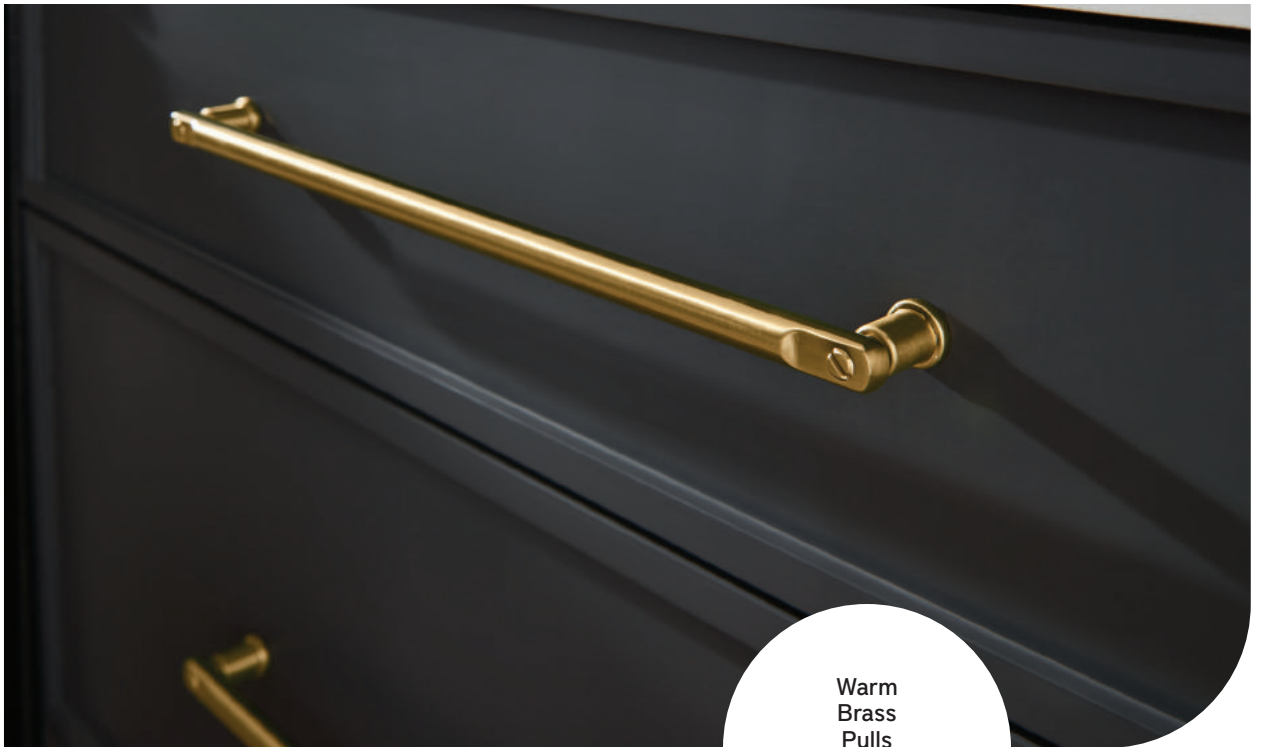

Featuring smooth, sleek edges, the Everitt Collection consists of knobs and pulls detailed with faux screw marks to give your space the industrial feel you were looking for.

Warm
Brass
Pulls

Everitt

Finishes