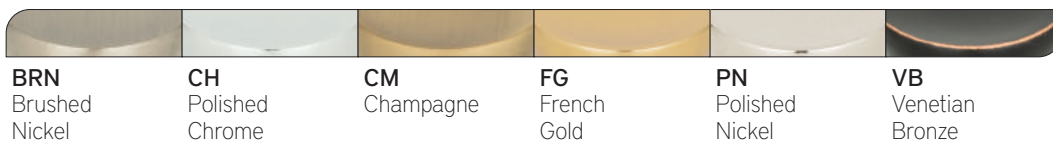

6-5/16" cc pull
Champagne

5-1/16" cc pull
Polished Nickel

3" cc pull
Venetian Bronze

1-1/4" round knob
Brushed Nickel

Sizes

	BRN	CH	CM	FG	PN	VB
1-1/4" round knob	328-BRN	328-CH	328-CM	328-FG	328-PN	328-VB
3" cc pull	329-BRN	329-CH	329-CM	329-FG	329-PN	329-VB
3-3/4" cc pull	437-BRN	437-CH	437-CM	437-FG	437-PN	437-VB
5-1/16" cc pull	351-BRN	351-CH	351-CM	351-FG	351-PN	351-VB
6-5/16" cc pull	330-BRN	330-CH	330-CM	330-FG	330-PN	330-VB

Finishes

BRN
Brushed
Nickel

CH
Polished
Chrome

CM
Champagne

FG
French
Gold

PN
Polished
Nickel

VB
Venetian
Bronze

Matte
Black
Pulls